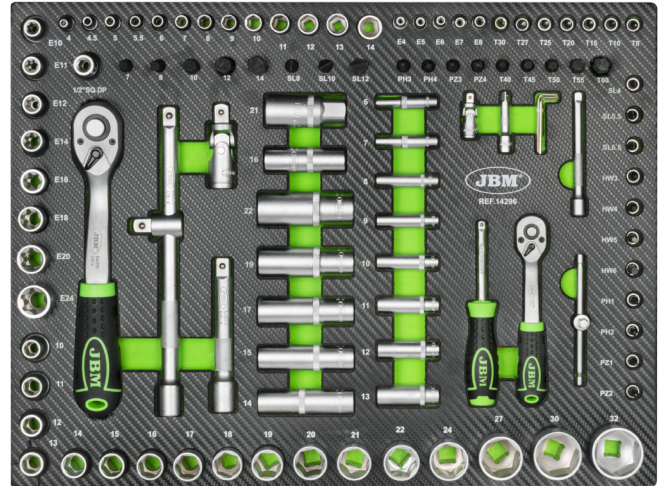

14296

EVA-MODUL MIT 108 STK. HEX. BUCHSEN
(KOHLEFASER-AUSFÜHRUNG)

TECHNISCHE SPEZIFIKATIONEN

Teile	108
Material	CrV
Gewicht	6,05Kg
Abmessungen (LxBxH)	525x30x390mm

ERSATZTEILE VERFÜGBAR

BEINHALTET

	1/2"	x17	10, 11, 12, 13, 14, 15, 16, 17, 18, 19, 20, 21, 22, 24, 27, 30, 32mm
	1/4"	x13	4, 4.5, 5, 5.5, 6, 7, 8, 9, 10, 11, 12, 13, 14mm
	1/2"	x5	14, 15, 17, 19, 22mm
	1/4"	x8	6, 7, 8, 9, 10, 11, 12, 13mm
	1/2"	x8	E10, E11, E12, E14, E16, E18, E20, E24
	1/4"	x5	E4, E5, E6, E7, E8
		x2	1/2", 1/4"
	1/2"	x2	125, 250mm
	1/4"	x2	50, 100mm
		x2	1/2", 1/4"
		x1	F1/2" - M3/8"
	1/2"	x2	16, 21mm
		x3	1.5, 2, 2.5mm
	1/4"	x1	
	1/4"	x1	
	1/2"	x1	8mm
		x2	PH1, PH2
		x2	PZ1, PZ2
	1/4"	x4	3, 4, 5, 6mm
		x3	SL4, SL5.5, SL6.5
		x7	T8, T10, T15, T20, T25, T27, T30
		x2	PH3, PH4
		x2	PZ3, PZ4
	8mm	x5	7, 8, 10, 12, 14mm
		x3	SL8, SL10, SL12
		x5	T40, T45, T50, T55, T60