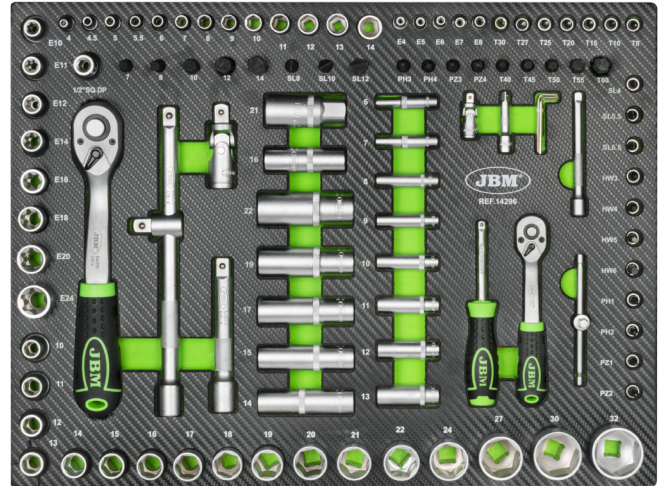

14296

108 PIECE SOCKET SET TOOL TRAY

TECHNICAL SPECIFICATIONS

Pieces	108
Material	CrV
Weight	6,05Kg
Dimensions (LxWxH)	525x30x390mm

SPARE PARTS AVAILABLE

IT CONTAINS

	1/2"	x17	10, 11, 12, 13, 14, 15, 16, 17, 18, 19, 20, 21, 22, 24, 27, 30, 32mm
	1/4"	x13	4, 4.5, 5, 5.5, 6, 7, 8, 9, 10, 11, 12, 13, 14mm
	1/2"	x5	14, 15, 17, 19, 22mm
	1/4"	x8	6, 7, 8, 9, 10, 11, 12, 13mm
	1/2"	x8	E10, E11, E12, E14, E16, E18, E20, E24
	1/4"	x5	E4, E5, E6, E7, E8
	72	x2	1/2", 1/4"
	1/2"	x2	125, 250mm
	1/4"	x2	50, 100mm
		x2	1/2", 1/4"
		x1	F1/2" - M3/8"
	1/2"	x2	16, 21mm
		x3	1.5, 2, 2.5mm
	1/4"	x1	
	1/4"	x1	
	1/2"	x1	8mm
		x2	PH1, PH2
		x2	PZ1, PZ2
	1/4"	x4	3, 4, 5, 6mm
		x3	SL4, SL5.5, SL6.5
		x7	T8, T10, T15, T20, T25, T27, T30
		x2	PH3, PH4
		x2	PZ3, PZ4
	8mm	x5	7, 8, 10, 12, 14mm
		x3	SL8, SL10, SL12
		x5	T40, T45, T50, T55, T60