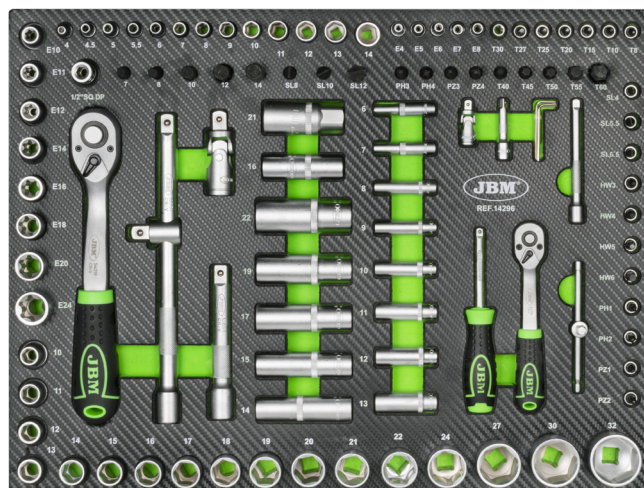

**14296**
**MODUL DE TUBULARE HEXAGONALE CU 108 PIESE CU FINISAJ DIN FIBRĂ DE CARBON**
**SPECIFICATII TEHNICE**

<b>Piese</b>	108
<b>Material</b>	CrV
<b>Greutate</b>	6,05Kg
<b>Dimensiuni (LxlxH)</b>	525x30x390mm

**PIESE DISPONIBILE**

**INCLUDE**

	<b>1/2"</b>	x17	10, 11, 12, 13, 14, 15, 16, 17, 18, 19, 20, 21, 22, 24, 27, 30, 32mm
	<b>1/4"</b>	x13	4, 4.5, 5, 5.5, 6, 7, 8, 9, 10, 11, 12, 13, 14mm
	<b>1/2"</b>	x5	14, 15, 17, 19, 22mm
	<b>1/4"</b>	x8	6, 7, 8, 9, 10, 11, 12, 13mm
	<b>1/2"</b>	x8	E10, E11, E12, E14, E16, E18, E20, E24
	<b>1/4"</b>	x5	E4, E5, E6, E7, E8
	<b>72</b>	x2	1/2", 1/4"
	<b>1/2"</b>	x2	125, 250mm
	<b>1/4"</b>	x2	50, 100mm
		x2	1/2", 1/4"
		x1	F1/2" - M3/8"
	<b>1/2"</b>	x2	16, 21mm
		x3	1.5, 2, 2.5mm
	<b>1/4"</b>	x1	
	<b>1/4"</b>	x1	
	<b>1/2"</b>	x1	8mm
		x2	PH1, PH2
		x2	PZ1, PZ2
	<b>1/4"</b>	x4	3, 4, 5, 6mm
		x3	SL4, SL5.5, SL6.5
		x7	T8, T10, T15, T20, T25, T27, T30
		x2	PH3, PH4
		x2	PZ3, PZ4
	<b>8mm</b>	x5	7, 8, 10, 12, 14mm
		x3	SL8, SL10, SL12
		x5	T40, T45, T50, T55, T60