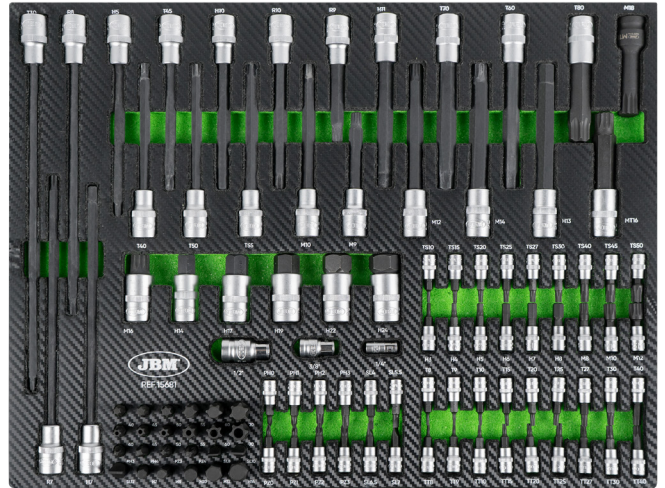

15681

104 PCS BIT SOCKET SET IN CARBON FIBER FINISH EVA TRAY

TECHNICAL SPECIFICATIONS

Pieces	104
Material	CrV
Weight	2,70Kg
Dimensions (LxWxH)	525x30x380mm

SPARE PARTS AVAILABLE

IT CONTAINS

	 x9 H7 (230mmL), H10, H11, H13 (140mmL), H14, H17, H19, H22, H24 (55mmL)
	 x6 M9 (100mmL), M10, M12, M14 (140mmL), M16 (53mmL), M16 (100mmL)
	 x4 R7, R8 (240mmL), R9 (100mmL), R10 (140mmL)
	 x8 T30 (300mmL), T40, T45, T50, T55, T60, T70 (140mmL), T80 (100mmL)
	 x1 HT5 (160mmL)
 x1 M18	
	 x6 H3, H4, H5, H6, H7, H8
	 x3 M8, M10, M12
	 x4 PH0, PH1, PH2, PH3
	 x4 PZ0, PZ1, PZ2, PZ3
	 x4 SL4, SL5.5, SL6.5, SL7
	 x9 T8, T9, T10, T15, T20, T25, T27, T30, T40
	 x9 T8, T9, T10, T15, T20, T25, T27, T30, T40
	 x9 TS10, TS15, TS20, TS25, TS27, TS30, TS40, TS45, TS50
	 x3 1/2", 3/8" (8mm), 1/4" (6mm)
	 x5 7, 8, 10, 12, 14mm
	 x2 PH3, PH4
	 x2 PZ3, PZ4
	 x3 SL8, SL10, SL12
	 x6 T40, T45, T50, T55, T60, T70
	 x6 T40, T45, T50, T55, T60, T70