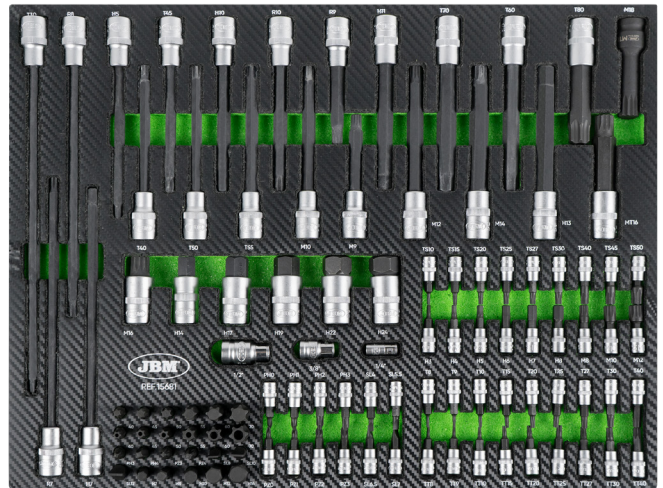

15681

MODULO DI 104 PEZZI DI BUSSOLE CON CRICCHETTO,
 FINITURA IN FIBRA DI CARBONIO E VASSOIO IN EVA

SPECIFICHE TECNICHE

Pezzi	104
Materiale	CrV
Peso	2,70Kg
Dimensioni (LxIxH)	525x30x380mm

RICAMBI DISPONIBILI

INCLUDE

	x9 H7 (230mmL), H10, H11, H13 (140mmL), H14, H17, H19, H22, H24 (55mmL)
	x6 M9 (100mmL), M10, M12, M14 (140mmL), M16 (53mmL), M16 (100mmL)
	x4 R7, R8 (240mmL), R9 (100mmL), R10 (140mmL)
	x8 T30 (300mmL), T40, T45, T50, T55, T60, T70 (140mmL), T80 (100mmL)
	x1 HT5 (160mmL)
x1 M18	
	x6 H3, H4, H5, H6, H7, H8
	x3 M8, M10, M12
	x4 PH0, PH1, PH2, PH3
	x4 PZ0, PZ1, PZ2, PZ3
	x4 SL4, SL5.5, SL6.5, SL7
	x9 T8, T9, T10, T15, T20, T25, T27, T30, T40
	x9 T8, T9, T10, T15, T20, T25, T27, T30, T40
	x9 TS10, TS15, TS20, TS25, TS27, TS30, TS40, TS45, TS50
x3 1/2", 3/8" (8mm), 1/4" (6mm)	
	x5 7, 8, 10, 12, 14mm
	x2 PH3, PH4
	x2 PZ3, PZ4
	x3 SL8, SL10, SL12
	x6 T40, T45, T50, T55, T60, T70
	x6 T40, T45, T50, T55, T60, T70