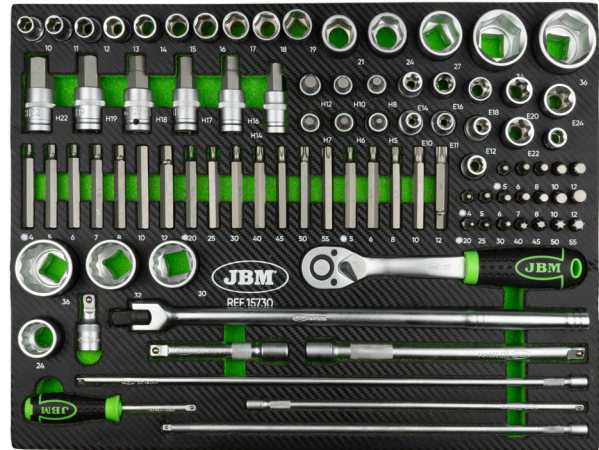

15730

1/2" HEXAGONAL SOCKET IN EVA TRAY

TECHNICAL SPECIFICATIONS

Pieces	89
Material	CrV
Weight	10,22Kg
Dimensions (LxWxH)	525x30x380mm

SPARE PARTS AVAILABLE

IT CONTAINS

	x10	10, 11, 12, 13, 14, 15, 16, 17, 18, 19mm
	x9	E10, E11, E12, E14, E16, E18, E20, E22, E24
	x6	55mmL H5, H6, H7, H8, H10, H12
	x1	65mmL H14
	x5	70mmL H16, H17, H18, H19, H22
	x3	50, 125, 250mm
	x1	430mm
	x1	10mm
	x1	
	x5	21, 24, 27, 34, 36mm
	x4	24, 30, 32, 36mm
	x1	10mm
	x3	300, 380, 450mm
	x1	150mm
	x7	H4, H5, H6, H7, H8, H10, H12
	x5	10x30mmL M5, M6, M8, M10, M12
	x7	T20, T25, T30, T40, T45, T50, T55
	x7	H4, H5, H6, H7, H8, H10, H12
	x5	10x75mmL M5, M6, M8, M10, M12
	x7	T20, T25, T30, T40, T45, T50, T55