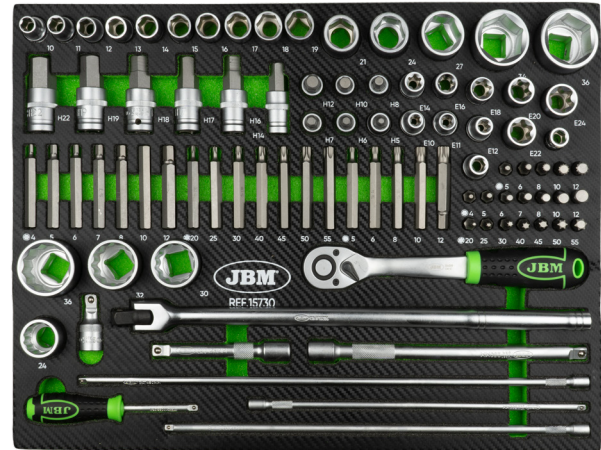

15730
MODUL EVA CU CHEI TUBULARE HEXAGONALE DE 1/2"
SPECIFICATII TEHNICE

Piese	89
Material	CrV
Greutate	10,22Kg
Dimensiuni (LxlxH)	525x30x380mm

PIESE DISPONIBILE

INCLUDE

	x10	10, 11, 12, 13, 14, 15, 16, 17, 18, 19mm
	x9	E10, E11, E12, E14, E16, E18, E20, E22, E24
	x6	55mmL H5, H6, H7, H8, H10, H12
	x1	65mmL H14
	x5	70mmL H16, H17, H18, H19, H22
	x3	50, 125, 250mm
	x1	430mm
	x1	10mm
	x1	
	x5	21, 24, 27, 34, 36mm
	x4	24, 30, 32, 36mm
	x1	10mm
	x3	300, 380, 450mm
	x1	150mm
	x7	H4, H5, H6, H7, H8, H10, H12
	x5	10x30mmL M5, M6, M8, M10, M12
	x7	T20, T25, T30, T40, T45, T50, T55
	x7	H4, H5, H6, H7, H8, H10, H12
	x5	10x75mmL M5, M6, M8, M10, M12
	x7	T20, T25, T30, T40, T45, T50, T55