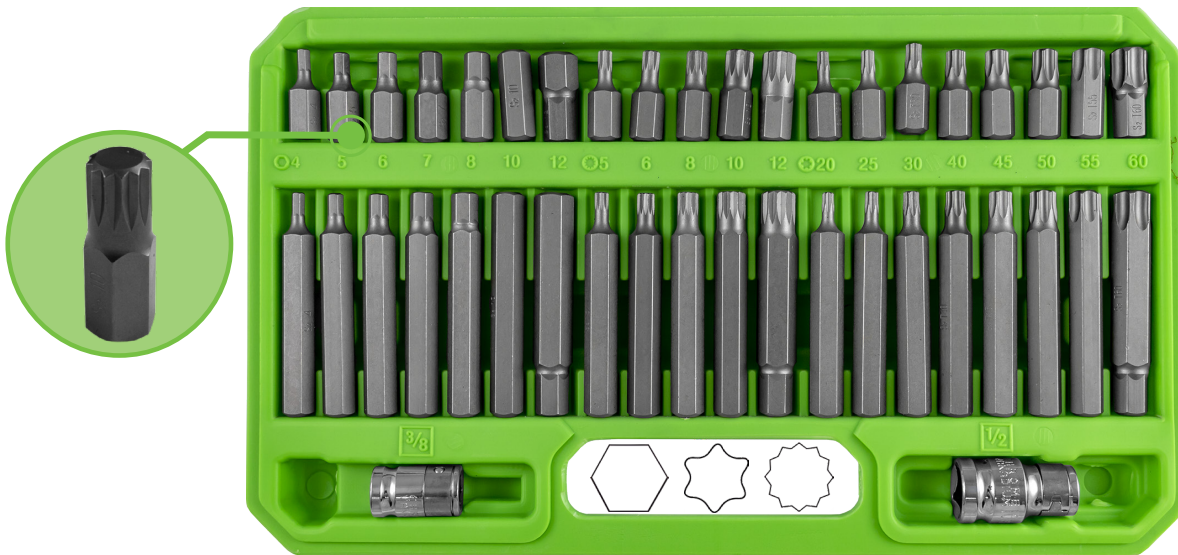

CASE WITH 42 PIECES FOR HEX, 12-POINT, TORX, AND RIBE

1,77	5	200

Material: S-2

42
PCS

S-2

1/2"

3/8"

53983

SPARE PARTS AVAILABLE

CONTAIN

		30mm	x7	4, 5, 6, 7, 8, 10, 12mm
		75mm	x7	4, 5, 6, 7, 8, 10, 12mm
		30mm	x8	T20, T25, T30, T40, T45, T50, T55, T60
		75mm	x8	T20, T25, T30, T40, T45, T50, T55, T60
		30mm	x5	M5, M6, M8, M10, M12
		75mm	x5	M5, M6, M8, M10, M12

3/8"	x1	10mm
1/2"	x1	10mm