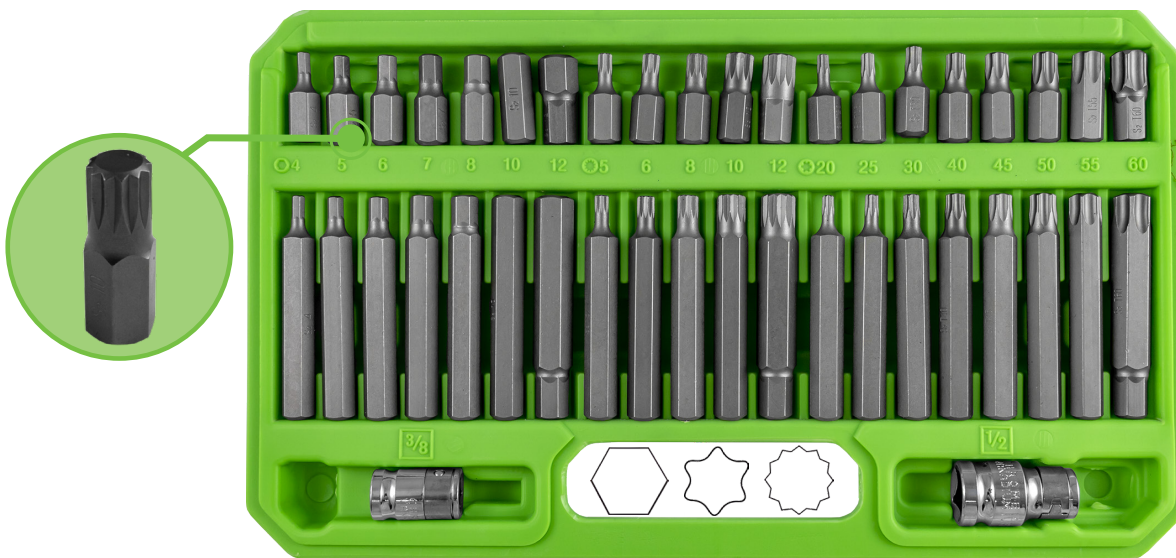

50983

FICHA TÉCNICA

JBM

ESTUCHE DE 42 PIEZAS PARA TORNILLOS HEX, 12 CANTOS Y TORX

1,77	5	200

Material: S-2

42 PCS

S-2

1/2"

3/8"

53983

DESPIECE DISPONIBLE

CONTIENE

		30mm	x7	4, 5, 6, 7, 8, 10, 12mm
		75mm	x7	4, 5, 6, 7, 8, 10, 12mm
		30mm	x8	T20, T25, T30, T40, T45, T50, T55, T60
		75mm	x8	T20, T25, T30, T40, T45, T50, T55, T60
		30mm	x5	M5, M6, M8, M10, M12
		75mm	x5	M5, M6, M8, M10, M12