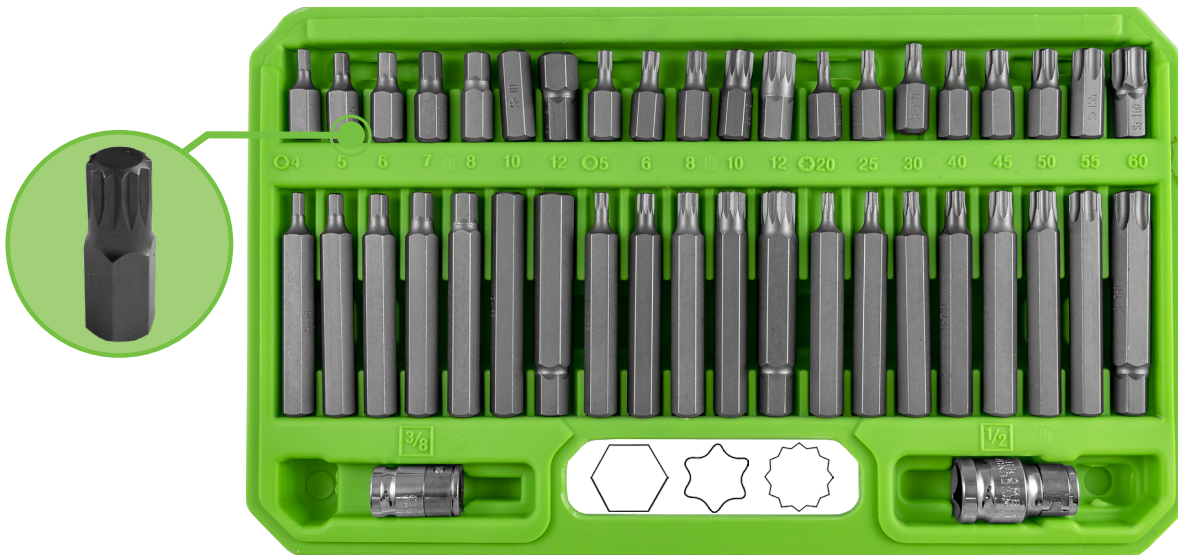

**50983****FICHA TÉCNICA****JBM****CAIXA FERRAMENTAS DE 42 PUNTAS PARA PARAFUSOS TORX, UMBRAKO E 12 FACES**

1,77

5

200

Kg

Material: **S-2**42  
PCS

S-2

1/2"

3/8"

53983

DESMANCHA  
DISPONÍVEL**CONTÉM**

		30mm	x7	4, 5, 6, 7, 8, 10, 12mm
		75mm	x7	4, 5, 6, 7, 8, 10, 12mm
		30mm	x8	T20, T25, T30, T40, T45, T50, T55, T60
		75mm	x8	T20, T25, T30, T40, T45, T50, T55, T60
		30mm	x5	M5, M6, M8, M10, M12
		75mm	x5	M5, M6, M8, M10, M12