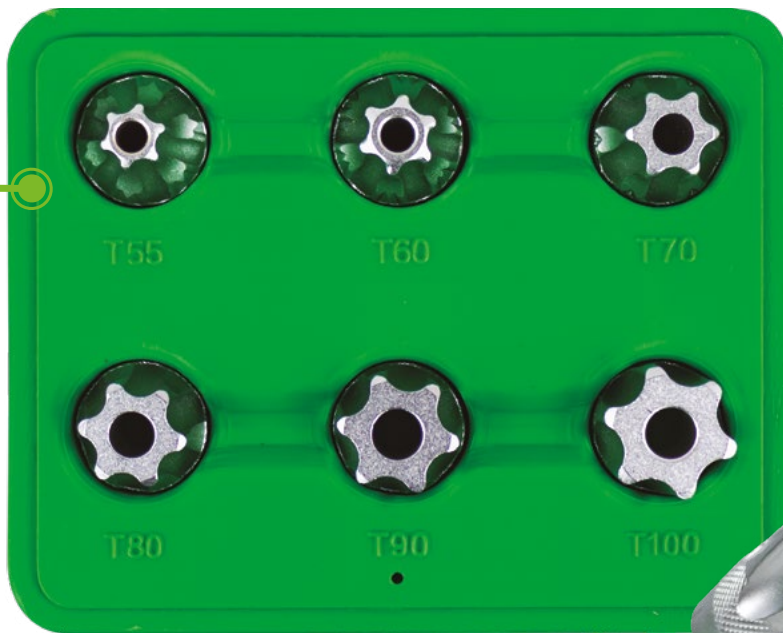

6 PIECES BIT SET 1/2"
TORX TAMPER-PROOF BIT SOCKETS

SATIN
FINISH

0,38	5	20	500

Material: CR-V

6
PCS

CrV

1/2"

51410
SPARE PARTS
AVAILABLE

T55, T60, T70,
T80, T90, T100