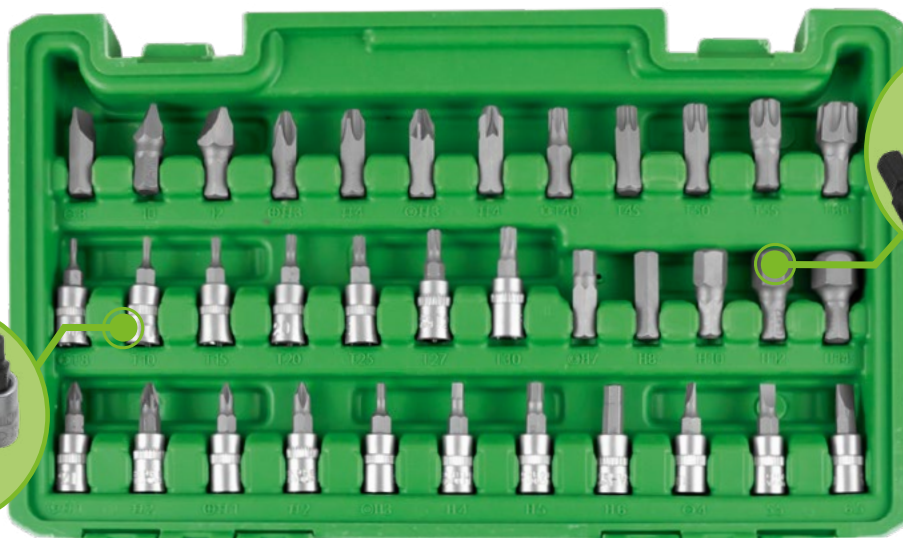

STECKSCHLÜSSEL-SET
6-KANT NÜSSE 3/8" ANTRIEB
 59 -Teile

VERZINKT

2,55	10	180
Kg	Stk	Stk

Material: CR-V

59
TLG

CrV

51819

ERSATZTEILE
VERFÜGBAR

ENTHALTEN

	3/8"	x17	6, 7, 8, 9, 10, 11, 12, 13, 14, 15, 16, 17, 18, 19, 20, 21, 22mm		x1	3/8"		x1	1/4"		
		x1	3/8"		x2	PH3, PH4		x2	PH1, PH2		
	3/8"	x2	75, 150mm		x2	PZ3, PZ4		x2	PZ1, PZ2		
	3/8"	x1	8mm		8mm	x5	7, 8, 10, 12, 14mm		1/4"	x4	3, 4, 5, 6mm
	3/8"	x1	8mm		x3	SL8, SL10, SL12		x3	SL4, SL5.5, SL6.5		
	3/8"	x1	8mm		x5	T40, T45, T50, T55, T60		x7	T8, T10, T15, T20, T25, T27, T30		