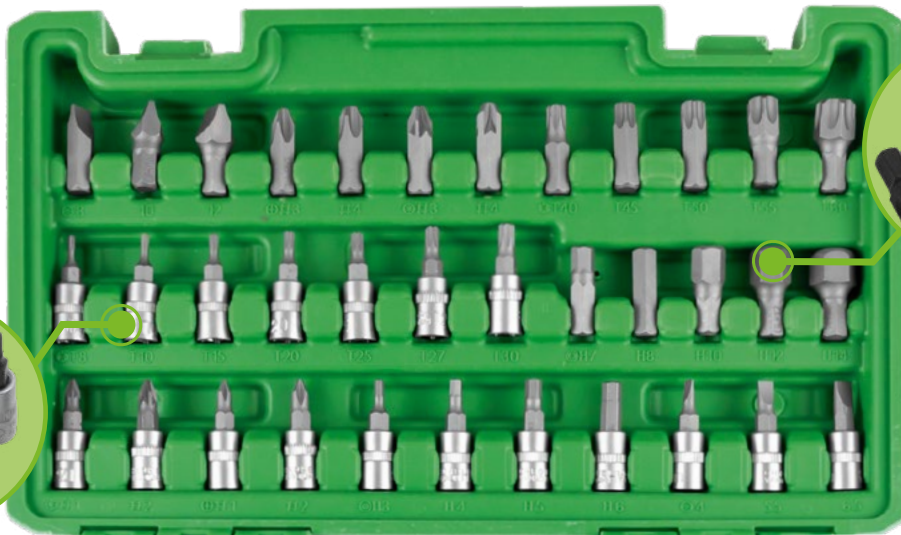

59 PIECE TOOL SET WITH  
3/8" HEXAGONAL SOCKETS

SATIN  
FINISH

2,55

10

180

Material: CR-V

59  
PCS

CrV

51819

SPARE PARTS  
AVAILABLE

CONTAIN

	<b>3/8"</b>	x17	6, 7, 8, 9, 10, 11, 12, 13, 14, 15, 16, 17, 18, 19, 20, 21, 22mm		x1	3/8"		x1	1/4"		
	<b>T2</b>	x1	3/8"		x2	PH3, PH4		x2	PH1, PH2		
	<b>3/8"</b>	x2	75, 150mm		x2	PZ3, PZ4		x2	PZ1, PZ2		
	<b>3/8"</b>	x1	8mm		<b>8mm</b>	x5	7, 8, 10, 12, 14mm		<b>1/4"</b>	x4	3, 4, 5, 6mm
	<b>3/8"</b>	x1	8mm		x3	SL8, SL10, SL12		x3	SL4, SL5.5, SL6.5		
	<b>3/8"</b>	x1	8mm		x5	T40, T45, T50, T55, T60		x7	T8, T10, T15, T20, T25, T27, T30		