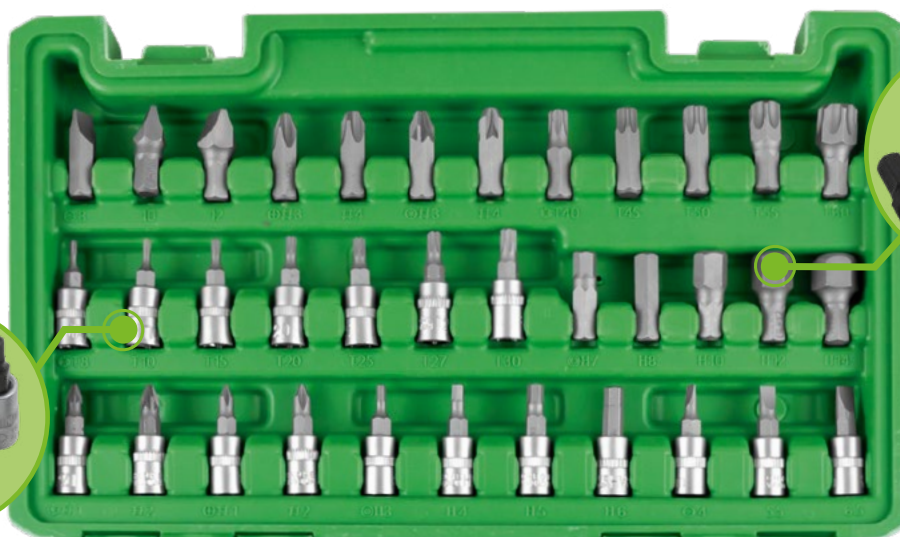

**ESTUCHE DE HERRAMIENTAS
3/8" DE 59 PIEZAS
CON VASOS HEXAGONALES**

CINCADO

Material: CR-V

59
PCS

CrV

51819

DESPIECE
DISPONIBLE

CONTIENE

	3/8"	x17	6, 7, 8, 9, 10, 11, 12, 13, 14, 15, 16, 17, 18, 19, 20, 21, 22mm		x1	3/8"		x1	1/4"		
	72	x1	3/8"		x2	PH3, PH4		x2	PH1, PH2		
	3/8"	x2	75, 150mm		x2	PZ3, PZ4		x2	PZ1, PZ2		
	3/8"	x1	8mm		8mm	x5	7, 8, 10, 12, 14mm		1/4"	x4	3, 4, 5, 6mm
	3/8"	x1	8mm		x3	SL8, SL10, SL12		x3	SL4, SL5.5, SL6.5		
	3/8"	x1	8mm		x5	T40, T45, T50, T55, T60		x7	T8, T10, T15, T20, T25, T27, T30		