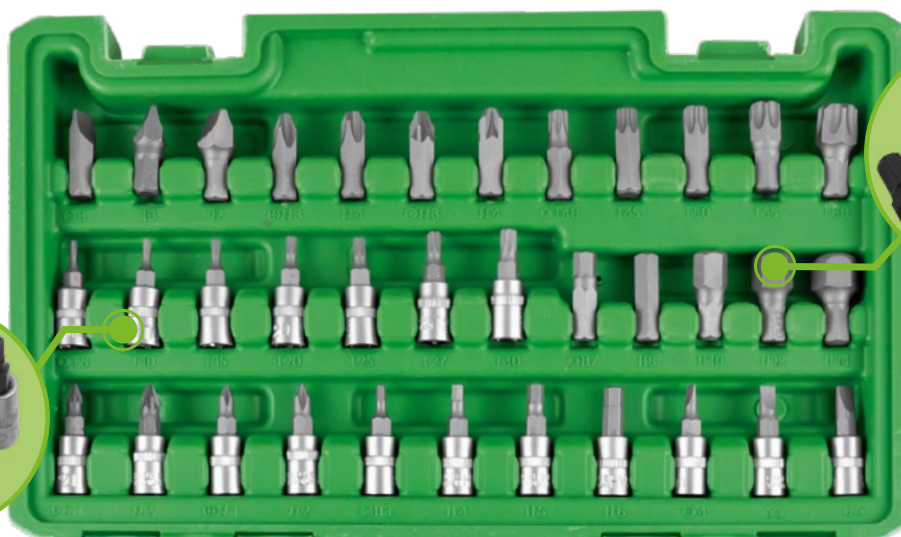

VALIGETTA PORTAUTENSILI
3/8" CON 59 PEZZI
BUSSOLE ESAGONALI

FINITURA SATINATA

2,55

10

180

Materiale: **CR-V**

59
PCS

CrV

51819

RICAMBI
DISPONIBILI

COMPRESO DA

	3/8"	x17	6, 7, 8, 9, 10, 11, 12, 13, 14, 15, 16, 17, 18, 19, 20, 21, 22mm
	72	x1	3/8"
	3/8"	x2	75, 150mm
	3/8"	x1	8mm
	3/8"	x1	8mm

		x1	3/8"
	+	x2	PH3, PH4
	*	x2	PZ3, PZ4
	8mm	x5	7, 8, 10, 12, 14mm
	○	x3	SL8, SL10, SL12
	☆	x5	T40, T45, T50, T55, T60

		x1	1/4"
	+	x2	PH1, PH2
	*	x2	PZ1, PZ2
	1/4"	x4	3, 4, 5, 6mm
	○	x3	SL4, SL5.5, SL6.5
	☆	x7	T8, T10, T15, T20, T25, T27, T30