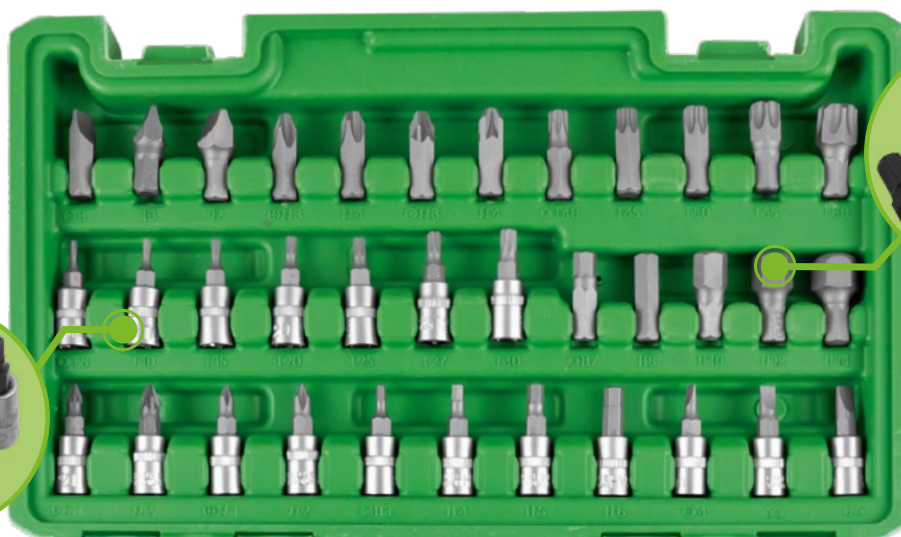

TRUSĂ DE TUBULARE
CU 59 PIESE HEXAGONALE
DE 3/8"

ZINCAT

2,55

10

180

Material: CR-V

59
PCS

CrV

51819

PIESE
DISPONIBILE

INCLUDE

	3/8"	x17	6, 7, 8, 9, 10, 11, 12, 13, 14, 15, 16, 17, 18, 19, 20, 21, 22mm		x1	3/8"		x1	1/4"		
	72	x1	3/8"		x2	PH3, PH4		x2	PH1, PH2		
	3/8"	x2	75, 150mm		x2	PZ3, PZ4		x2	PZ1, PZ2		
	3/8"	x1	8mm		8mm	x5	7, 8, 10, 12, 14mm		1/4"	x4	3, 4, 5, 6mm
	3/8"	x1	8mm		x3	SL8, SL10, SL12		x3	SL4, SL5.5, SL6.5		
	3/8"	x1	8mm		x5	T40, T45, T50, T55, T60		x7	T8, T10, T15, T20, T25, T27, T30		