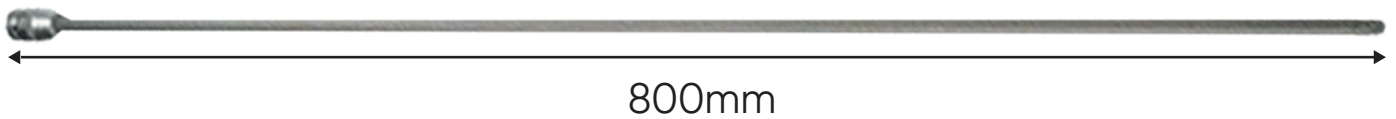

**EXTRA-LONG BIT SOCKET**  
12-POINT

0,58	10	20	1.750

Material: **CR-V**

**1/2"** 1/2" 800mm:  
Ø 8mm