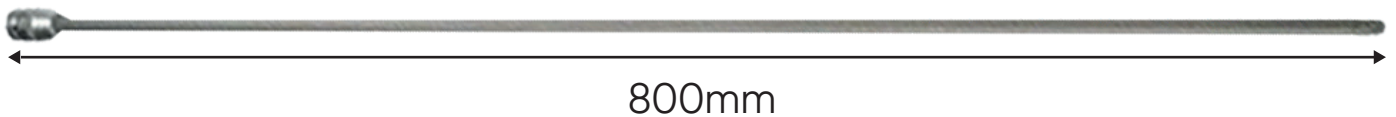

EXTRA-LONG BIT SOCKET
12-POINT

0,58	25	1.750

Material: **CR-V**

1/2" 1/2" 800mm:
Ø 10mm