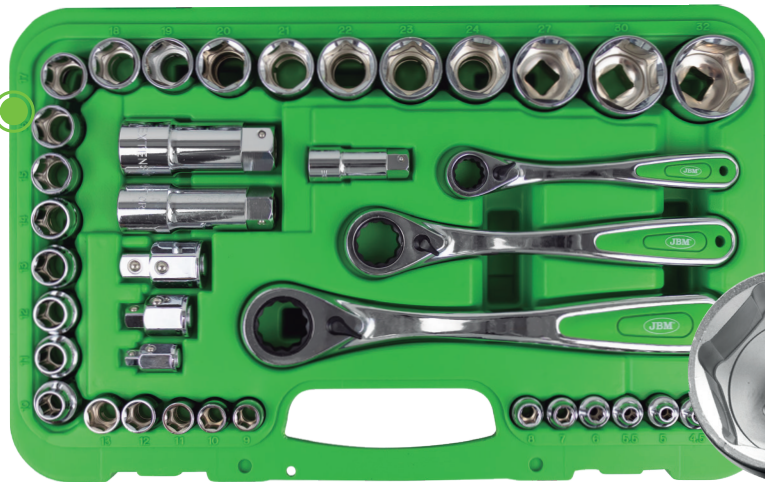

DURCHSTECK-NUSSSATZ

39 -Teile

VERCHROMT

3,61 Kg	5 Kisten	100 Teile
------------	-------------	--------------

Material: CR-V

39
TLG

CrV

52418

ERSATZTEILE
VERFÜGBAR

ENTHALTEN

	13mm	x12	4, 4.5, 5, 5.5, 6, 7, 8, 9, 10, 11, 12, 13mm
	19mm	x10	10, 11, 12, 13, 14, 15, 16, 17, 18, 19mm
	22mm	x5	20, 21, 22, 23, 24mm
	22mm - 1/2"	x3	27, 30, 32mm
		x3	13, 19, 22mm
	1/4"	x1	13mm
	3/8"	x1	19mm
	1/2"	x1	22mm
		x3	13, 19, 22mm