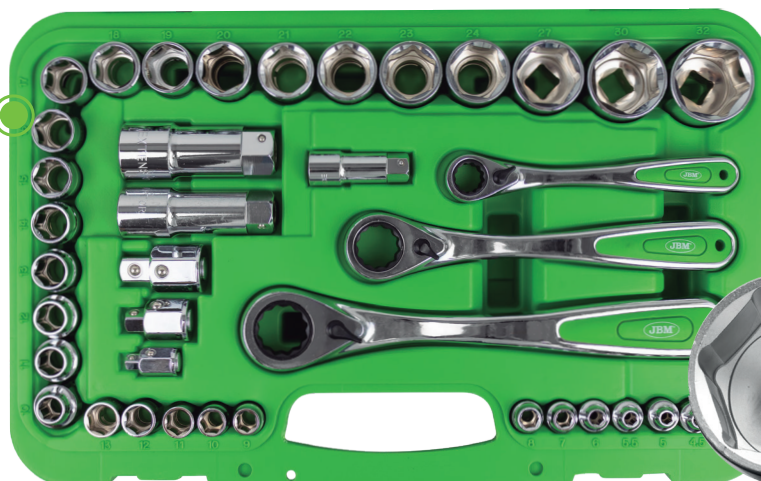

**VALIGETTA PORTAUTENSILI**  
**39 PEZZI** BUSSOLE  
 ESAGONALI PROFILO BASSO

**FINITURA  
CROMATA**

3,61

Kg

5

100

Materiale: **CR-V**

**39  
PCS**

**CrV**

52418

RICAMBI  
DISPONIBILI

**COMPRESO DA**

	<b>13mm</b>	x12	4, 4.5, 5, 5.5, 6, 7, 8, 9, 10, 11, 12, 13mm
	<b>19mm</b>	x10	10, 11, 12, 13, 14, 15, 16, 17, 18, 19mm
	<b>22mm</b>	x5	20, 21, 22, 23, 24mm
	<b>22mm - 1/2"</b>	x3	27, 30, 32mm
		x3	13, 19, 22mm
	<b>1/4"</b>	x1	13mm
	<b>3/8"</b>	x1	19mm
	<b>1/2"</b>	x1	22mm
		x3	13, 19, 22mm