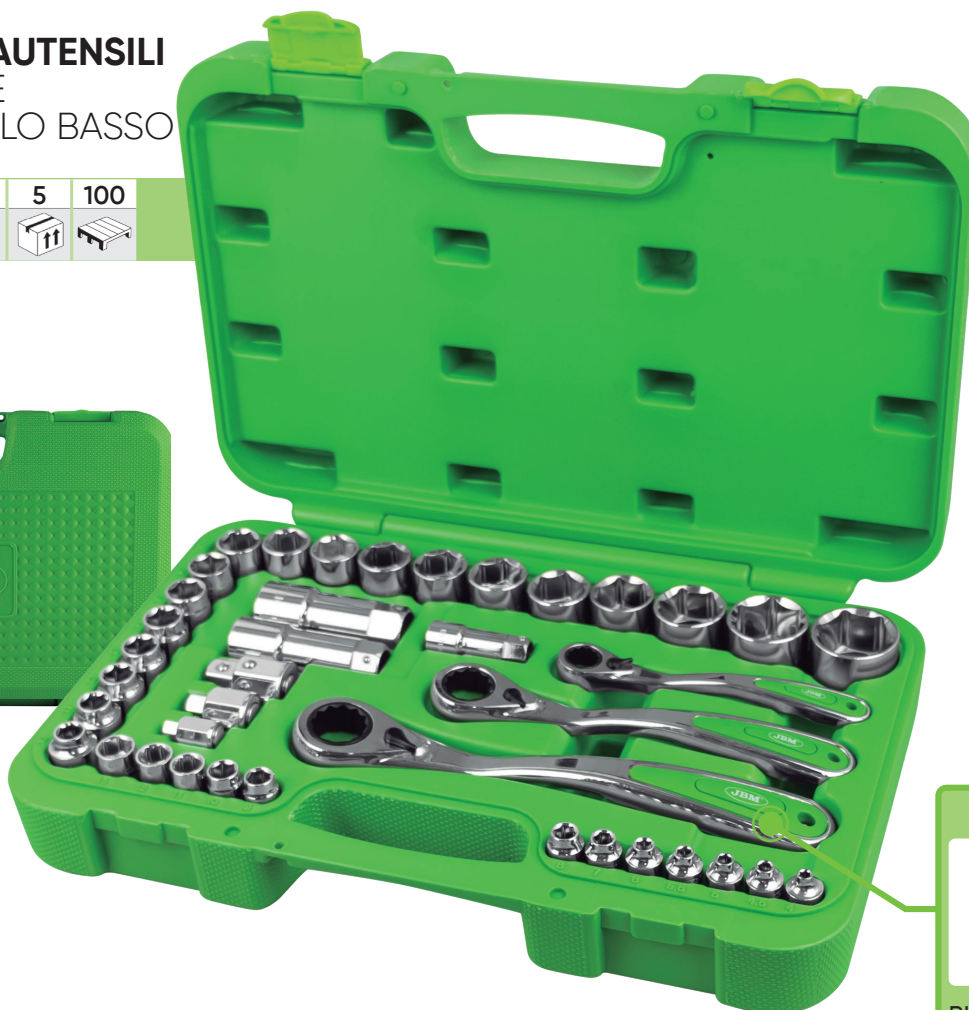

**VALIGETTA PORTAUTENSILI**  
**39 PEZZI** BUSSOLE  
 ESAGONALI PROFILO BASSO

**FINITURA  
CROMATA**

3,61

Kg

5

100

Materiale: **CR-V**

**39  
PCS**

**CrV**

52418

RICAMBI  
DISPONIBILI

**COMPRESO DA**

	<b>13mm</b>	x12	4, 4.5, 5, 5.5, 6, 7, 8, 9, 10, 11, 12, 13mm
	<b>19mm</b>	x10	10, 11, 12, 13, 14, 15, 16, 17, 18, 19mm
	<b>22mm</b>	x5	20, 21, 22, 23, 24mm
	<b>22mm - 1/2"</b>	x3	27, 30, 32mm
		x3	13, 19, 22mm
	<b>1/4"</b>	x1	13mm
	<b>3/8"</b>	x1	19mm
	<b>1/2"</b>	x1	22mm
		x3	13, 19, 22mm