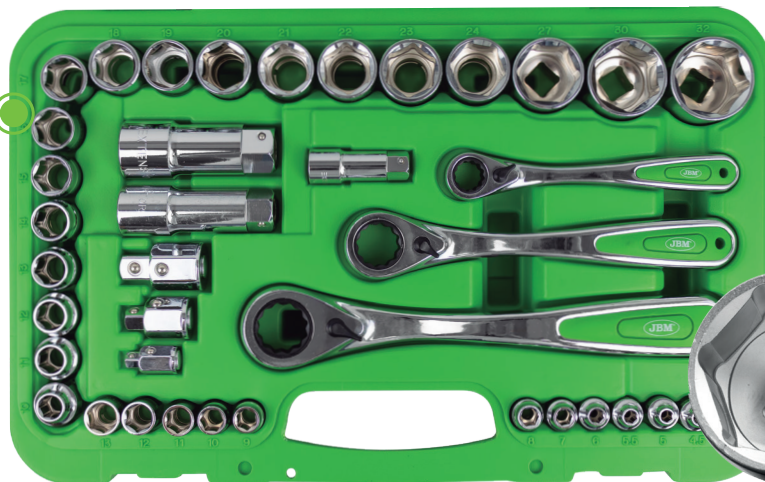

52418

FICHA TÉCNICA

JBM

CAIXA DE FERRAMENTAS
DE 39 PEÇAS HEX.
DE PERFIL BAIXO

CROMADO

3,61	5	100

Material: CR-V

39
PCS

CrV

52418

DESMANCHA
DISPONÍVEL

CONTÉM

	13mm	x12	4, 4.5, 5, 5.5, 6, 7, 8, 9, 10, 11, 12, 13mm
	19mm	x10	10, 11, 12, 13, 14, 15, 16, 17, 18, 19mm
	22mm	x5	20, 21, 22, 23, 24mm
	22mm - 1/2"	x3	27, 30, 32mm
		x3	13, 19, 22mm
	1/4"	x1	13mm
	3/8"	x1	19mm
	1/2"	x1	22mm
		x3	13, 19, 22mm