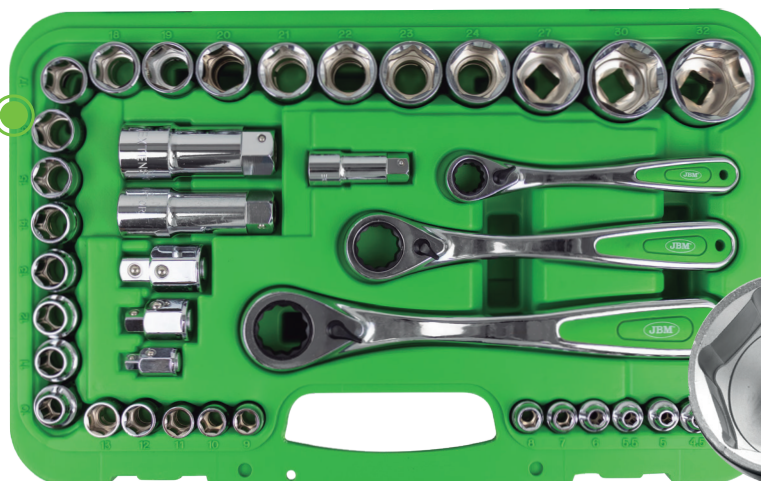

Kg

Material: CR-V

39
PCS

CrV

52418

PIESE
DISPONIBILE

CONTAIN

	13mm	x12	4, 4.5, 5, 5.5, 6, 7, 8, 9, 10, 11, 12, 13mm
	19mm	x10	10, 11, 12, 13, 14, 15, 16, 17, 18, 19mm
	22mm	x5	20, 21, 22, 23, 24mm
	22mm - 1/2"	x3	27, 30, 32mm
		x3	13, 19, 22mm
	1/4"	x1	13mm
	3/8"	x1	19mm
	1/2"	x1	22mm
		x3	13, 19, 22mm