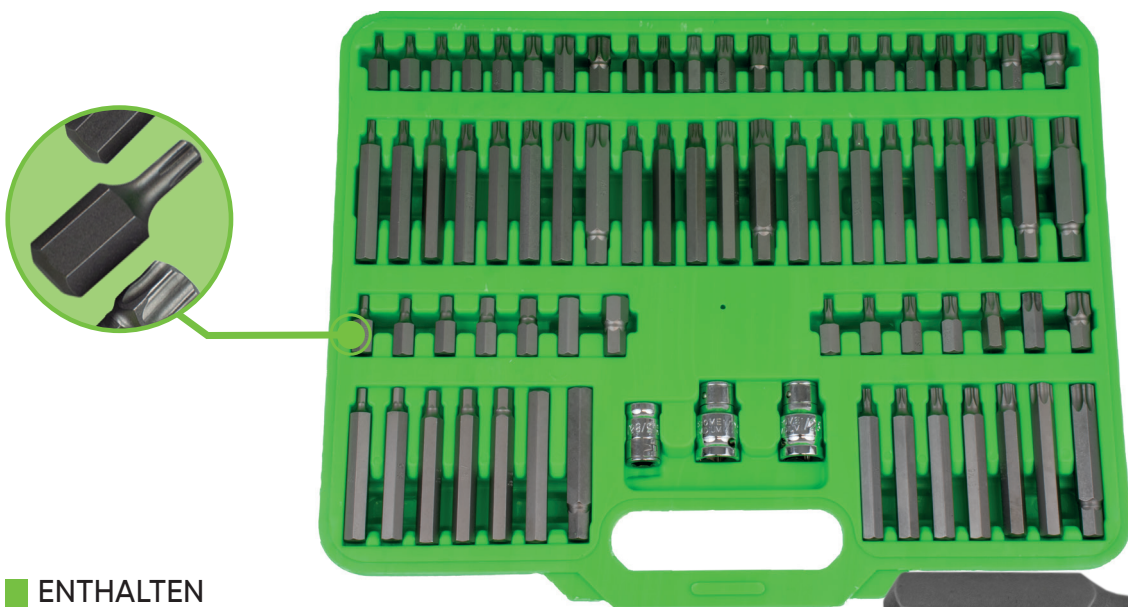

**BIT-SET 6-KANT 12-KANT TORX
TORX MIT LOCH UND RIBE, S-2
3/8" 1/2" 75 -Teile**

3,61	4	72
Kg		

Material: S-2, CrV

- 75
TLG
- S-2
- CrV
- 1/2"
- 3/8"

52550

ERSATZTEILE
VERFÜGBAR

ENTHALTEN

	30mm	x7	4, 5, 6, 7, 8, 10, 12mm
	75mm	x7	4, 5, 6, 7, 8, 10, 12mm
	30mm	x8	T20, T25, T30, T40, T45, T50, T55, T60
	75mm	x8	T20, T25, T30, T40, T45, T50, T55, T60
	30mm	x5	M5, M6, M8, M10, M12
	75mm	x5	M5, M6, M8, M10, M12
	30mm	x8	M5, M6, M7, M8, M9, M10, M12, M14
	75mm	x5	M5, M6, M8, M10, M12
	30mm	x8	T20, T25, T30, T40, T45, T50, T55, T60
	75mm	x8	T20, T25, T30, T40, T45, T50, T55, T60

	3/8"	x1	10mm
	1/2"	x2	10mm