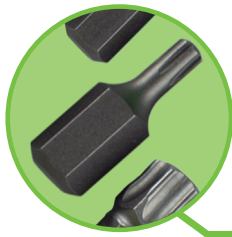

**BIT-SET 6-KANT 12-KANT TORX
TORX MIT LOCH UND RIBE, S-2
3/8" 1/2" 75 -Teile**

3,61	4	72
Kg		

Material: S-2, CrV

- 75
TLG
- S-2
- CrV
- 1/2"
- 3/8"

52550

ERSATZTEILE
VERFÜGBAR

ENTHALTEN

	30mm	x7	4, 5, 6, 7, 8, 10, 12mm
	75mm	x7	4, 5, 6, 7, 8, 10, 12mm
	30mm	x8	T20, T25, T30, T40, T45, T50, T55, T60
	75mm	x8	T20, T25, T30, T40, T45, T50, T55, T60
	30mm	x5	M5, M6, M8, M10, M12
	75mm	x5	M5, M6, M8, M10, M12
	30mm	x8	M5, M6, M7, M8, M9, M10, M12, M14
	75mm	x5	M5, M6, M8, M10, M12
	30mm	x8	T20, T25, T30, T40, T45, T50, T55, T60
	75mm	x8	T20, T25, T30, T40, T45, T50, T55, T60

	3/8"	x1	10mm
	1/2"	x2	10mm