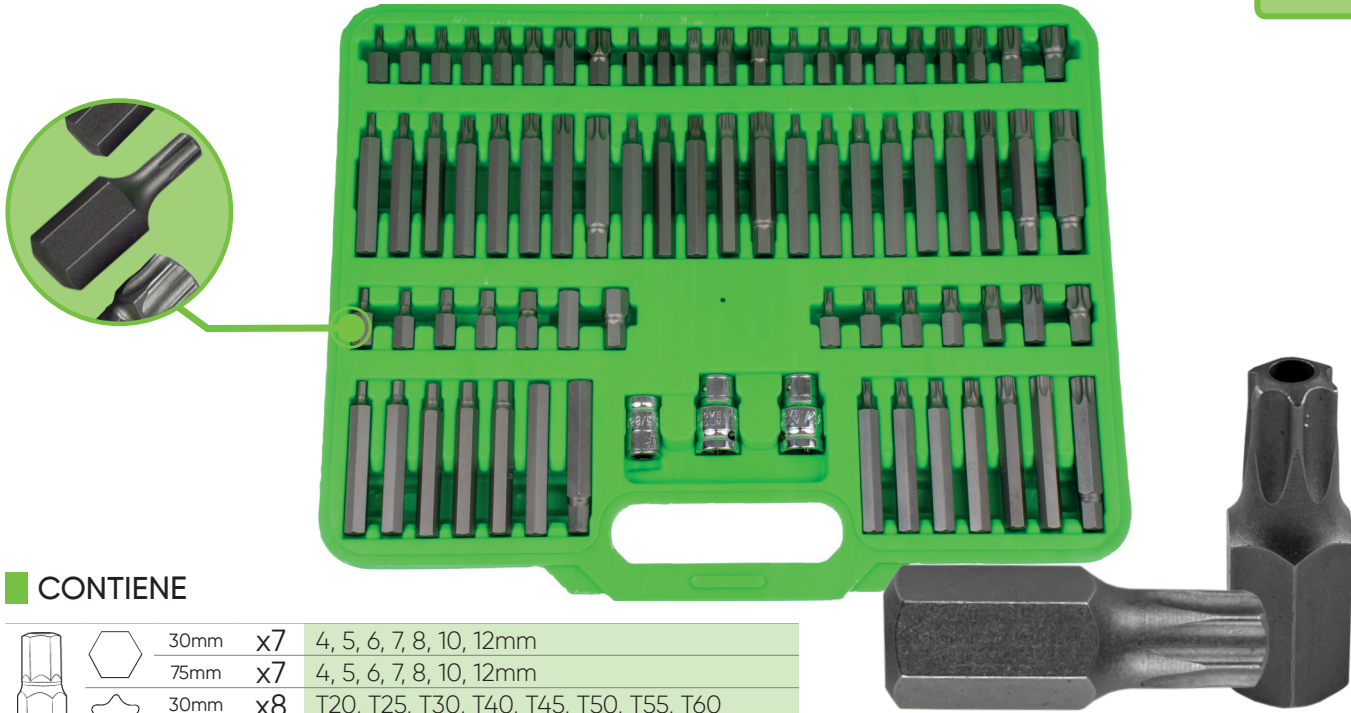

ESTUCHE DE PUNTAS 75 PIEZAS PARA TORNILLOS RIBE, XZN, TORX, HEXAGONAL INV.

3,61	4	72
Kg		

Material: **S-2, CrV**

- 75 PCS
- S-2
- CrV
- 1/2"
- 3/8"

52550

DESPIECE DISPONIBLE

CONTIENE

	30mm	x7	4, 5, 6, 7, 8, 10, 12mm
	75mm	x7	4, 5, 6, 7, 8, 10, 12mm
	30mm	x8	T20, T25, T30, T40, T45, T50, T55, T60
	75mm	x8	T20, T25, T30, T40, T45, T50, T55, T60
	30mm	x5	M5, M6, M8, M10, M12
	75mm	x5	M5, M6, M8, M10, M12
	30mm	x8	M5, M6, M7, M8, M9, M10, M12, M14
	75mm	x5	M5, M6, M8, M10, M12
	30mm	x8	T20, T25, T30, T40, T45, T50, T55, T60
	75mm	x8	T20, T25, T30, T40, T45, T50, T55, T60

	3/8"	x1	10mm
	1/2"	x2	10mm