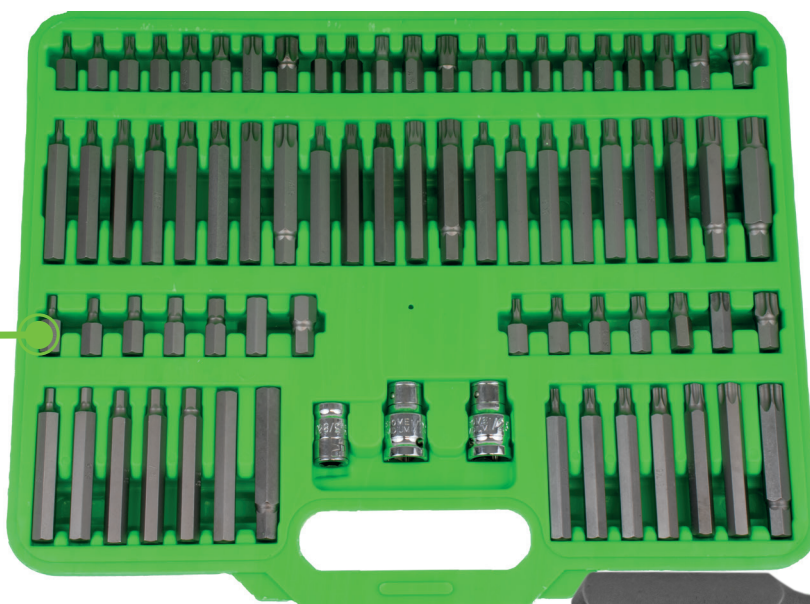

COFFRET DE 75 EMBOUTS DE VISSAGE (INVIOLEBLE) TORX, 12 ET 6 PANS

3,61	4	72
Kg		

Matière: **S-2, CrV**

75
PCS

S-2

CrV

1/2"

3/8"

52550

PIÈCES DE RECHANGE DISPONIBLES

CONTIENT

	30mm	x7	4, 5, 6, 7, 8, 10, 12mm
	75mm	x7	4, 5, 6, 7, 8, 10, 12mm
	30mm	x8	T20, T25, T30, T40, T45, T50, T55, T60
	75mm	x8	T20, T25, T30, T40, T45, T50, T55, T60
	30mm	x5	M5, M6, M8, M10, M12
	75mm	x5	M5, M6, M8, M10, M12
	30mm	x8	M5, M6, M7, M8, M9, M10, M12, M14
	75mm	x5	M5, M6, M8, M10, M12
	30mm	x8	T20, T25, T30, T40, T45, T50, T55, T60
	75mm	x8	T20, T25, T30, T40, T45, T50, T55, T60

3/8" x1 10mm

1/2" x2 10mm