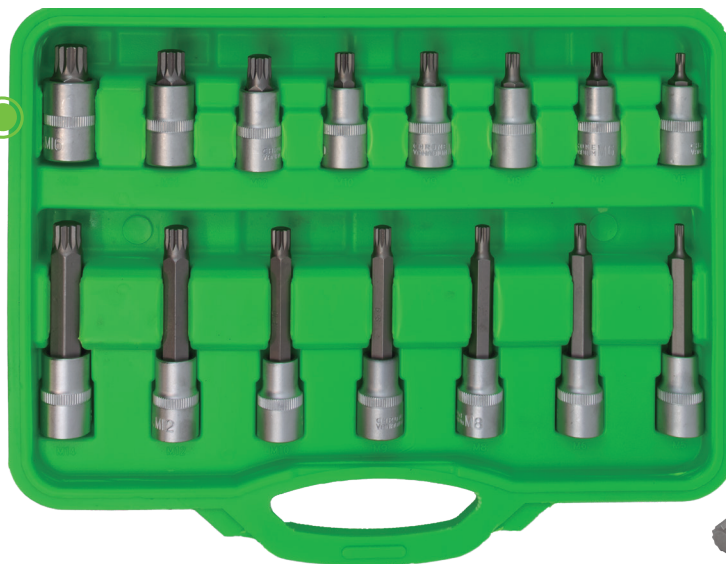

**BIT SOCKET SET FOR
12-POINT 26 PIECES**

4,07	4	144
Kg		

Material: CR-V

26
PCS

CrV

1/2"

52603

SPARE PARTS
AVAILABLE

CONTAIN

1/2"	x8 55mmL	M5, M6, M8, M9, M10, M12, M14, M16
	x7 100mmL	M5, M6, M8, M9, M10, M12, M14
	x7 140mmL	M5, M6, M8, M9, M10, M12, M14
	x4 200mmL	M8, M10, M12, M14