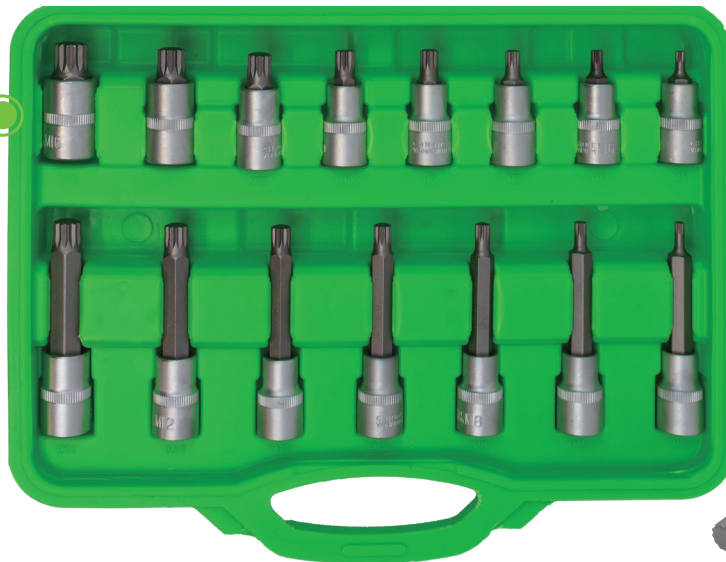

52603

FICHE TECHNIQUE

JBM

COFFRET D'EMBOUS
12 PANS 26 PIÈCES

4,07 4 144
Kg

Matière: CR-V

26
PCS

CrV

1/2"

52603

PIÈCES DE
RECHANGE
DISPONIBLES

CONTIENT

1/2"	x8 55mmL	M5, M6, M8, M9, M10, M12, M14, M16
	x7 100mmL	M5, M6, M8, M9, M10, M12, M14
	x7 140mmL	M5, M6, M8, M9, M10, M12, M14
	x4 200mmL	M8, M10, M12, M14