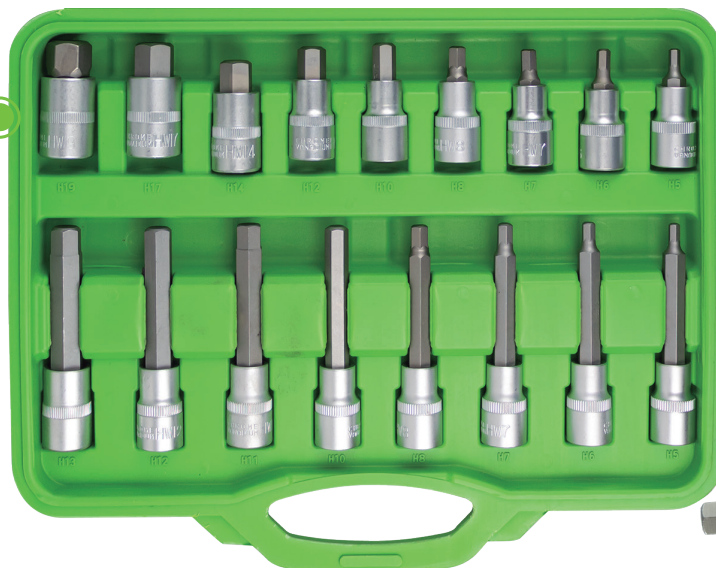

52604

FIȘA DE DATE TEHNICE

JBM

TRUSĂ CAPETE TUBULARE
HEXAGONALE PT. ȘURUBURI
CU 30 PIESE

4,62 4 128
Kg

Material: CR-V

30
PCS

CrV

1/2"

52604

PIESE
DISPONIBILE

CONTAIN

1/2"	x9 55mmL	5, 6, 7, 8, 10, 12, 14, 17, 19mm
	x8 100mmL	5, 6, 7, 8, 10, 11, 12, 13mm
	x7 140mmL	5, 6, 7, 8, 10, 12, 14mm
	x6 200mmL	5, 6, 7, 8, 10, 12mm

JBM

www.jbmcamp.com