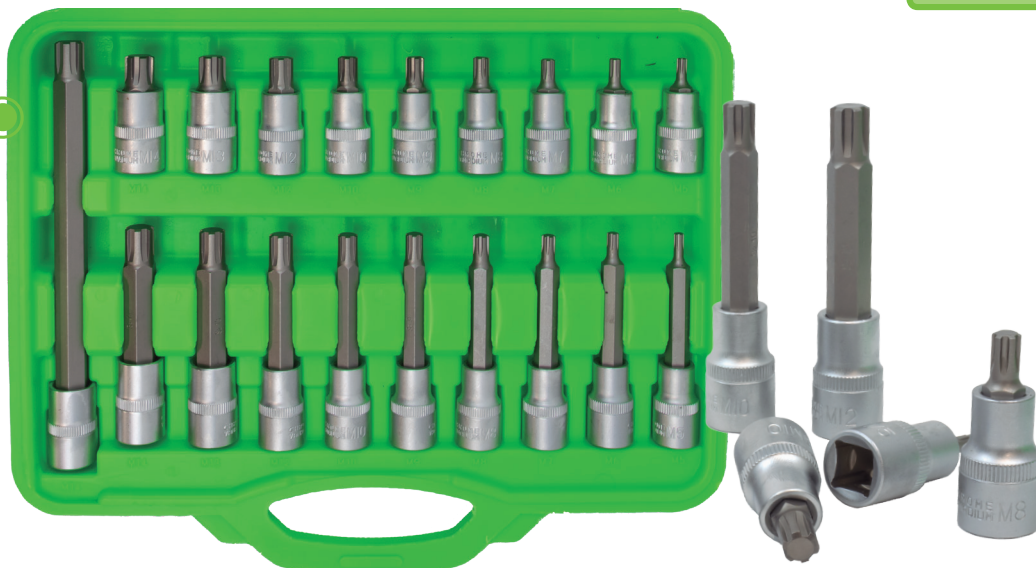

BIT SOCKET SET FOR RIBE CREWS 32 PIECES

SATIN FINISH

5,16

Kg

4

144

Material: CR-V

32
PCS

CrV

1/2"

52606

SPARE PARTS AVAILABLE

CONTAIN

1/2"

x9 55mmL	M5, M6, M7, M8, M9, M10, M12, M13, M14
x9 100mmL	M5, M6, M7, M8, M9, M10, M12, M13, M14
x7 140mmL	M7, M8, M9, M10, M12, M13, M14
x7 200mmL	M7, M8, M9, M10, M12, M13, M14