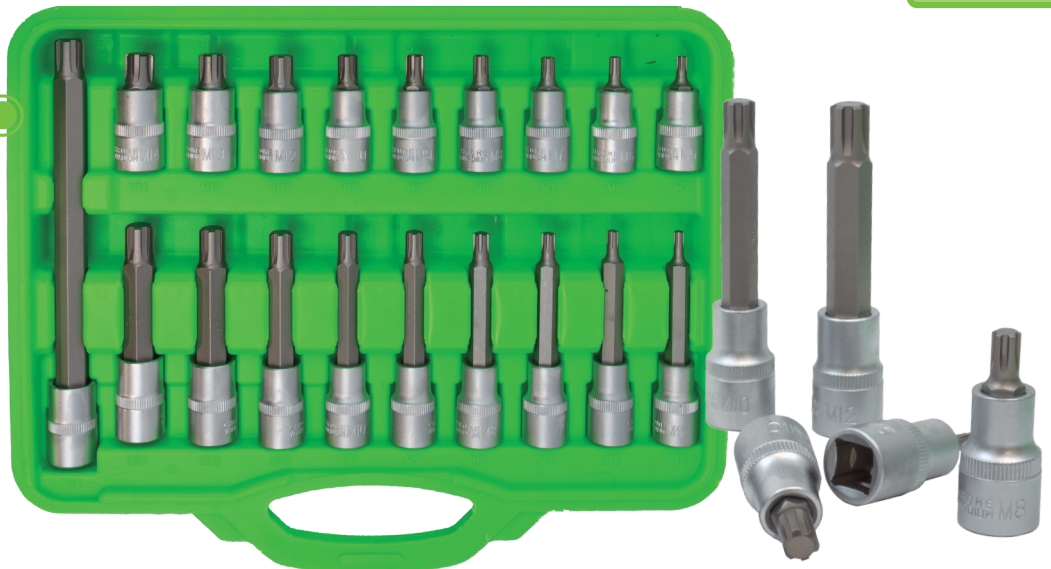

COFFRET D'EMBOUS
RIBE 32 PIÈCES

ACIER ZINGUÉ 5,16 Kg 4 144

Matière: CR-V

32
PCS

CrV

1/2"

52606

PIÈCES DE
RECHANGE
DISPONIBLES

CONTIENT

| | | |
|------|--------------|---|
| 1/2" | x9 55mmL | M5, M6, M7, M8, M9, M10, M12, M13, M14 |
| | x9 100mmL | M5, M6, M7, M8, M9, M10, M12, M13, M14 |
| | x7 140mmL | M7, M8, M9, M10, M12, M13, M14 |
| | x7 200mmL | M7, M8, M9, M10, M12, M13, M14 |