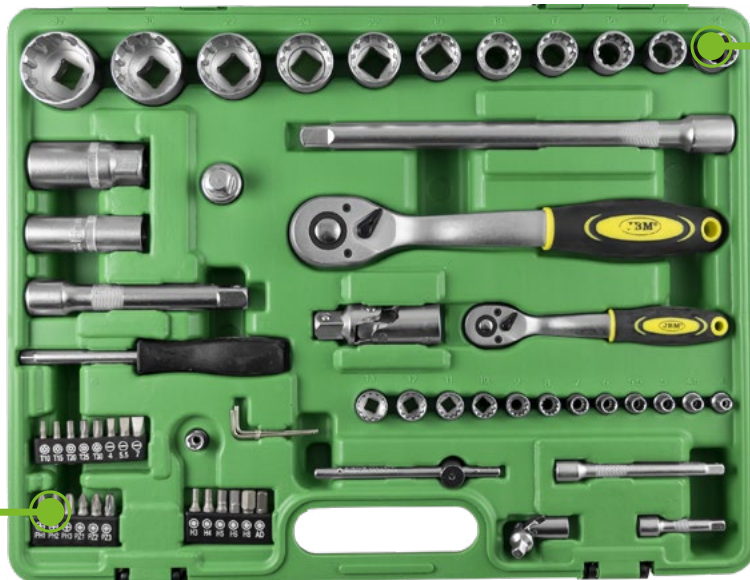

**STECKSCHLÜSSEL-SET
12-KANT NÜSSE 1/4"
UND 1/2" ANTRIEB**
61 -Teile

VERZINKT

4,63
Kg

4
Stk

60
Stk

Material: CR-V

61
TLG

CrV

52722

ERSATZTEILE
VERFÜGBAR

ENTHALTEN

	1/2"	x11	14, 15, 16, 17, 18, 19, 22, 24, 27, 30, 32mm
	1/4"	x12	4, 4.5, 5, 5.5, 6, 7, 8, 9, 10, 11, 12, 13mm
	12	x2	1/2" - 1/4"
	1/2"	x2	125, 250mm
	1/4"	x2	50, 100mm
		x2	1/2" - 1/4"

	1/2"	x1	Übergangsstück 3/8"(H) x 1/2"M
	1/2"	x2	16, 21mm
	1/4"	x1	6mm
		x3	1.5, 2, 2.5mm
		x1	1/4"
		x1	1/4"

	+	x3	PH1, PH2, PH3
	*	x3	PZ1, PZ2, PZ3
	6mm	x5	3, 4, 5, 6, 8mm
		x3	SL4, SL5.5, SL7
		x5	T10, T15, T20, T25, T30
	6mm	x1	1/4"