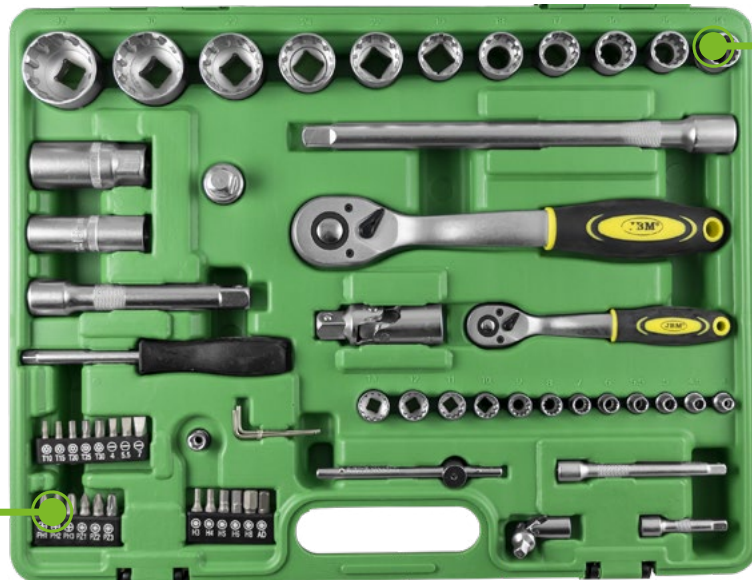

**61 PIECE TOOL CASE 1/4" & 1/2"**  
WITH 12 POINT SOCKETS

**SATIN FINISH**

4,63  
Kg

4  
boxes

60  
tools

Material: CR-V

61  
PCS

CrV

52722

SPARE PARTS AVAILABLE

**CONTAIN**

	<b>1/2"</b>	x11	14, 15, 16, 17, 18, 19, 22, 24, 27, 30, 32mm
	<b>1/4"</b>	x12	4, 4.5, 5, 5.5, 6, 7, 8, 9, 10, 11, 12, 13mm
	<b>T2</b>	x2	1/2" - 1/4"
	<b>1/2"</b>	x2	125, 250mm
	<b>1/4"</b>	x2	50, 100mm
		x2	1/2" - 1/4"