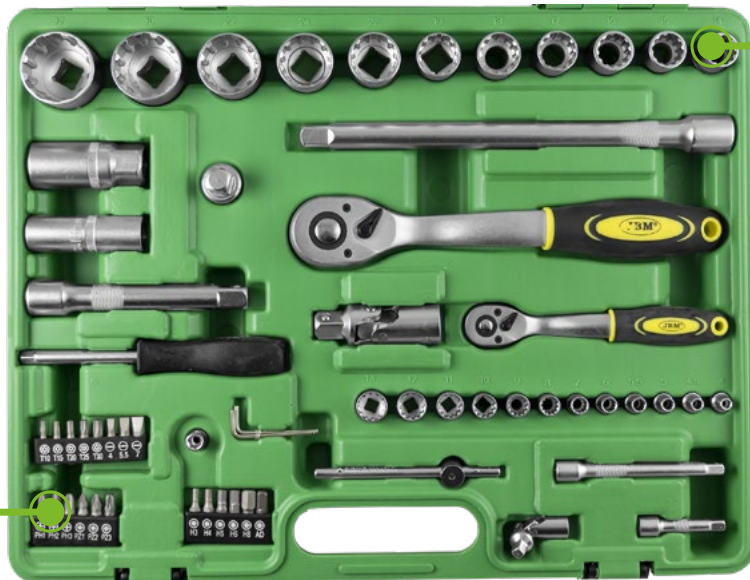

**MALETÍN DE HERRAMIENTAS DE 61 PIEZAS** VASOS DE 12 CANTOS DE 1/2" Y 1/4"

CINCADO

4,63

Kg

4

11

60

11

Material: CR-V

61  
PCS

CrV

52722

DESPIECE DISPONIBLE

CONTIENE

	1/2"	x11	14, 15, 16, 17, 18, 19, 22, 24, 27, 30, 32mm		1/2"	x1	adaptador 3/8" (H) - 1/2" (M)		+	x3	PH1, PH2, PH3
	1/4"	x12	4, 4.5, 5, 5.5, 6, 7, 8, 9, 10, 11, 12, 13mm		1/2"	x2	16, 21mm		*	x3	PZ1, PZ2, PZ3
	12	x2	1/2" - 1/4"		1/4"	x1	6mm		6mm	x5	3, 4, 5, 6, 8mm
	1/2"	x2	125, 250mm			x3	1.5, 2, 2.5mm		6mm	x3	SL4, SL5.5, SL7
	1/4"	x2	50, 100mm			x1	1/4"		6mm	x5	T10, T15, T20, T25, T30
		x2	1/2" - 1/4"			x1	1/4"		6mm	x1	1/4"