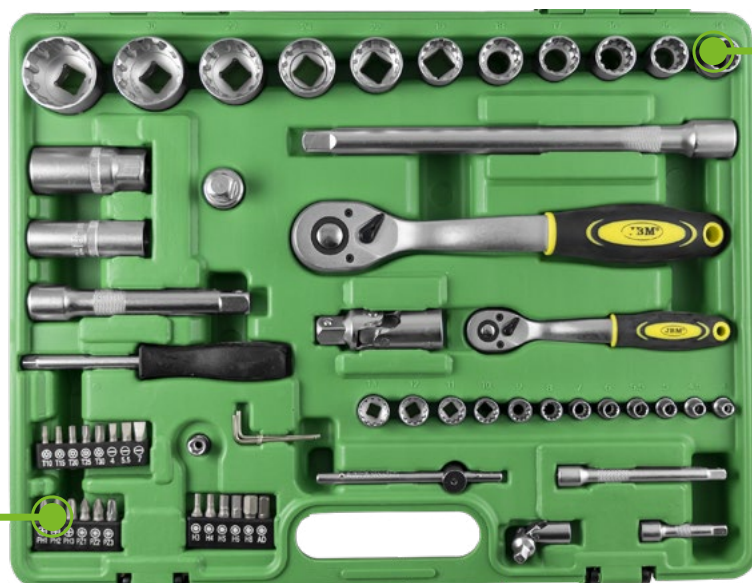

COFFRET D'OUTILS DE 61 PIÈCES
DOUILLES SPLINE DE 1/4" ET 1/2"

ACIER ZINGUÉ 4,63 4 60
Kg  

Matière: CR-V

61
PCS

CrV

52722

PIÈCES DE RECHANGE DISPONIBLES

CONTIENT

	1/2" x11	14, 15, 16, 17, 18, 19, 22, 24, 27, 30, 32mm		1/2" x1	adaptateur 3/8" H x 1/2" M			x3	PH1, PH2, PH3
	1/4" x12	4, 4.5, 5, 5.5, 6, 7, 8, 9, 10, 11, 12, 13mm		1/2" x2	16, 21mm			x3	PZ1, PZ2, PZ3
		x2	1/2" - 1/4"		1/4" x1	6mm	6mm	x5	3, 4, 5, 6, 8mm
	1/2" x2	125, 250mm		x3	1.5, 2, 2.5mm			x3	SL4, SL5.5, SL7
	1/4" x2	50, 100mm		x1	1/4"			x5	T10, T15, T20, T25, T30
	x2	1/2" - 1/4"		x1	1/4"			6mm x1	1/4"