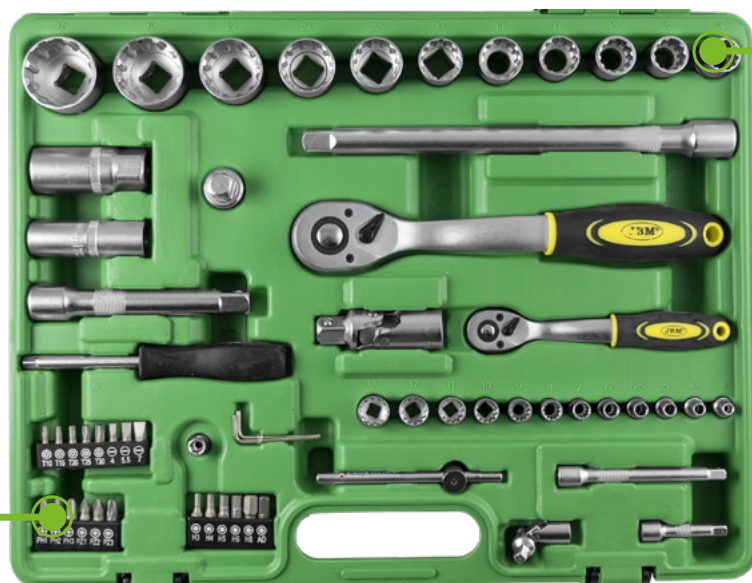

**CAIXA DE FERRAMENTAS DE 61 PEÇAS**  
 CHAVES SPLINE DE 1/4" E 1/2"

CINCADO

4,63  
Kg

4

60

Material: CR-V

61  
PCS

CrV

52722

DESMANCHA DISPONÍVEL

CONTÉM

	1/2"	x11	14, 15, 16, 17, 18, 19, 22, 24, 27, 30, 32mm
	1/4"	x12	4, 4.5, 5, 5.5, 6, 7, 8, 9, 10, 11, 12, 13mm
	T2	x2	1/2" - 1/4"
	1/2"	x2	125, 250mm
	1/4"	x2	50, 100mm
		x2	1/2" - 1/4"

	1/2"	x1	adaptador 3/8" H x 1/2" M
	1/2"	x2	16, 21mm
	1/4"	x1	6mm
		x3	1.5, 2, 2.5mm
		x1	1/4"
		x1	1/4"

	+	x3	PH1, PH2, PH3
	*	x3	PZ1, PZ2, PZ3
	6mm	x5	3, 4, 5, 6, 8mm
		x3	SL4, SL5.5, SL7
		x5	T10, T15, T20, T25, T30
	6mm	x1	1/4"