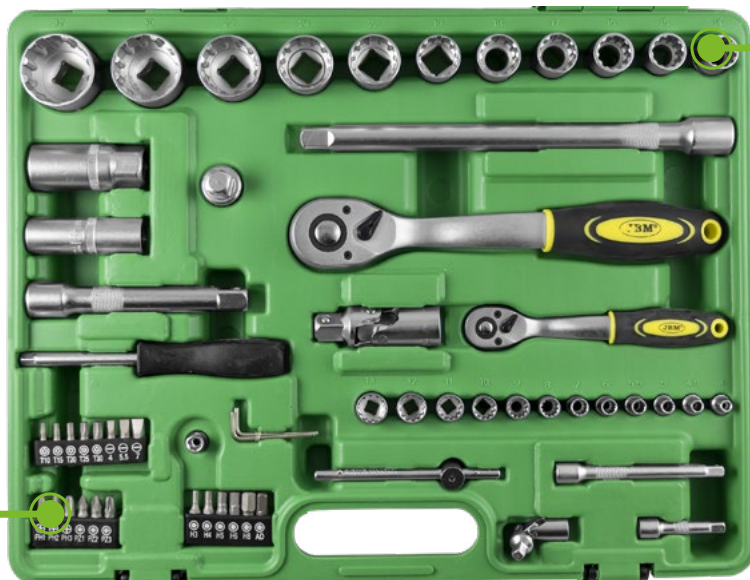

**TRUSĂ CHEI TUBULARE SPLINE  
DE 1/2" ȘI 1/4"**  
CU 61 PIESE

ZINCAT

4,63

Kg

4

60

Material: CR-V

61  
PCS

CrV

52722

PIESE  
DISPONIBILE

CONTAIN

	<b>1/2"</b>	x11	14, 15, 16, 17, 18, 19, 22, 24, 27, 30, 32mm		<b>1/2"</b>	x1	adaptor 3/8" H x 1/2" M			x3	PH1, PH2, PH3
	<b>1/4"</b>	x12	4, 4.5, 5, 5.5, 6, 7, 8, 9, 10, 11, 12, 13mm		<b>1/2"</b>	x2	16, 21mm			x3	PZ1, PZ2, PZ3
		x2	1/2" - 1/4"		<b>1/4"</b>	x1	6mm			x5	3, 4, 5, 6, 8mm
	<b>1/2"</b>	x2	125, 250mm			x3	1.5, 2, 2.5mm			x3	SL4, SL5.5, SL7
	<b>1/4"</b>	x2	50, 100mm			x1	1/4"			x5	T10, T15, T20, T25, T30
		x2	1/2" - 1/4"			x1	1/4"			x1	6mm