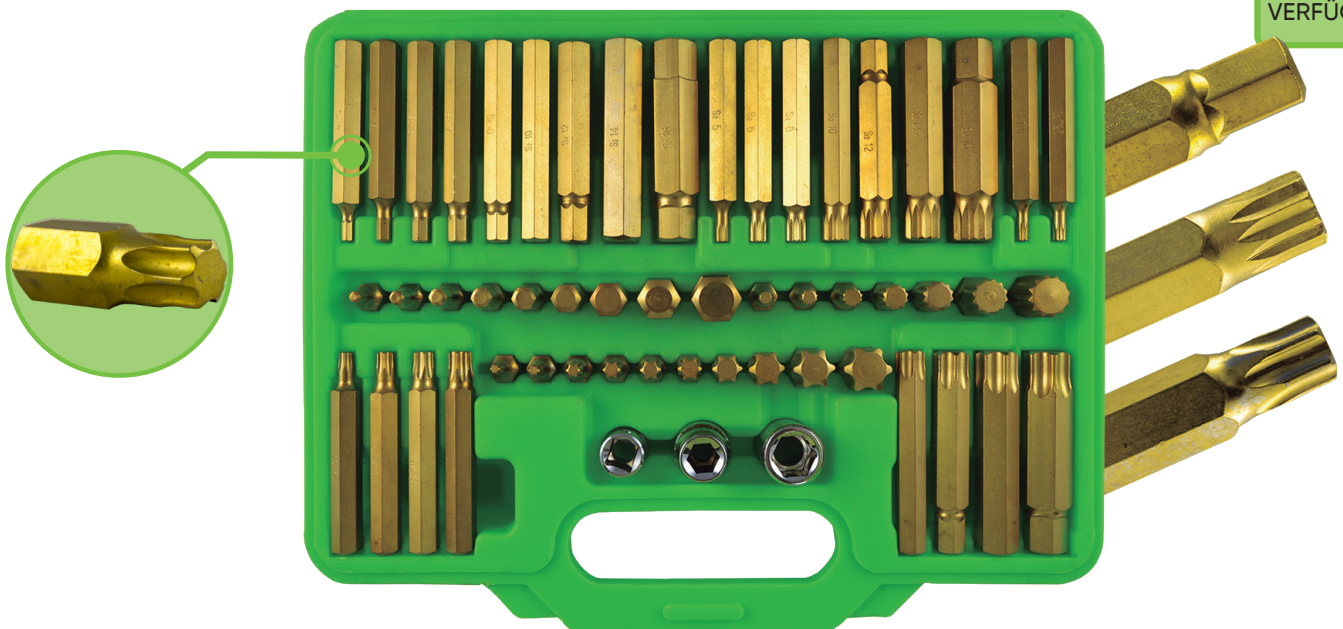

**BIT-SET, S-2 3/8" 1/2"**  
55 -Teile Heavy duty

2,96	4	184

Material: S-2

- 55  
TLG
- S-2
- 1/2"
- 3/8"

52753

ERSATZTEILE  
VERFÜGBAR

**ENTHALTEN**

	30mm	x9	4, 5, 6, 7, 8, 10, 12, 14, 16mm - ISO 2136
	75mm	x9	4, 5, 6, 7, 8, 10, 12, 14, 16mm - ISO 2136
	30mm	x10	T20, T25, T30, T40, T45, T50, T55, T60, T70, T80 - DIN 2325
	75mm	x10	T20, T25, T30, T40, T45, T50, T55, T60, T70, T80 - DIN 2325
	30mm	x7	M5, M6, M8, M10, M12, M14, M16 - DIN 2325
	75mm	x7	M5, M6, M8, M10, M12, M14, M16 - DIN 2325

	3/8"	x1	10mm
	1/2"	x2	10, 14mm