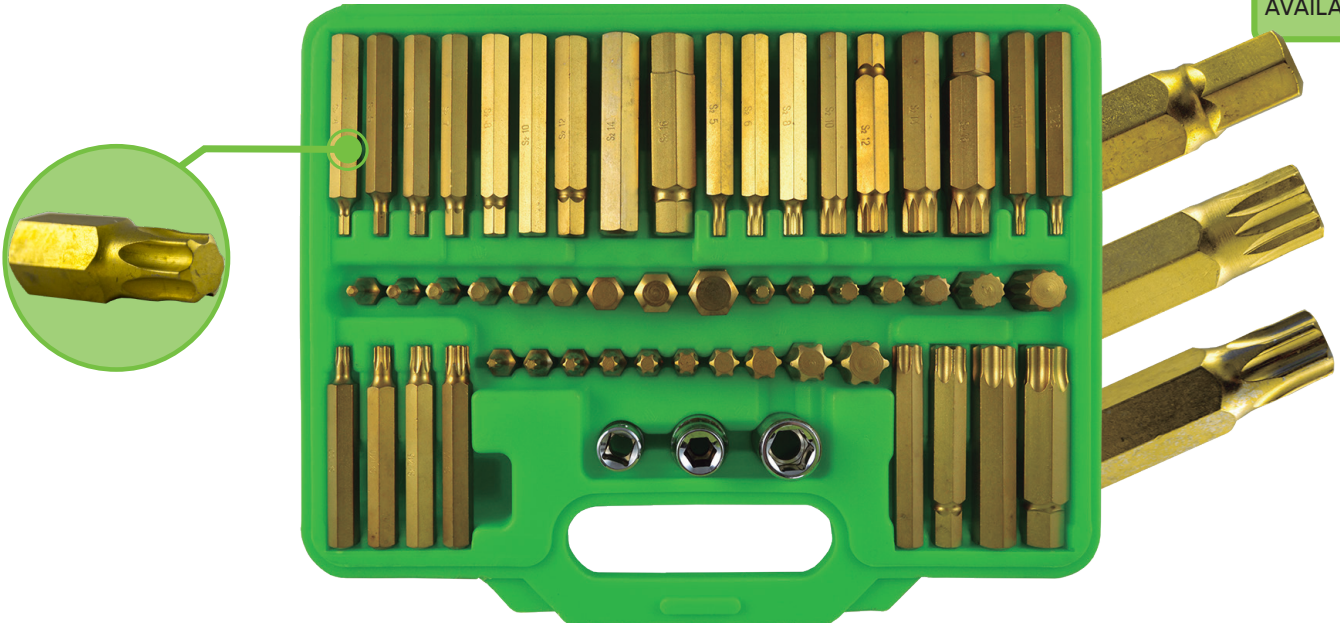

**CASE WITH 55 BITS**  
HEAVY DUTY

2,96	4	184
 Kg		

Material: S-2

- 55  
PCS
- S-2
- 1/2"
- 3/8"

52753

SPARE PARTS AVAILABLE

**CONTAIN**

		30mm x9	4, 5, 6, 7, 8, 10, 12, 14, 16mm - ISO 2136
		75mm x9	4, 5, 6, 7, 8, 10, 12, 14, 16mm - ISO 2136
		30mm x10	T20, T25, T30, T40, T45, T50, T55, T60, T70, T80 - DIN 2325
		75mm x10	T20, T25, T30, T40, T45, T50, T55, T60, T70, T80 - DIN 2325
		30mm x7	M5, M6, M8, M10, M12, M14, M16 - DIN 2325
		75mm x7	M5, M6, M8, M10, M12, M14, M16 - DIN 2325

	<b>3/8"</b>	x1	10mm
	<b>1/2"</b>	x2	10, 14mm