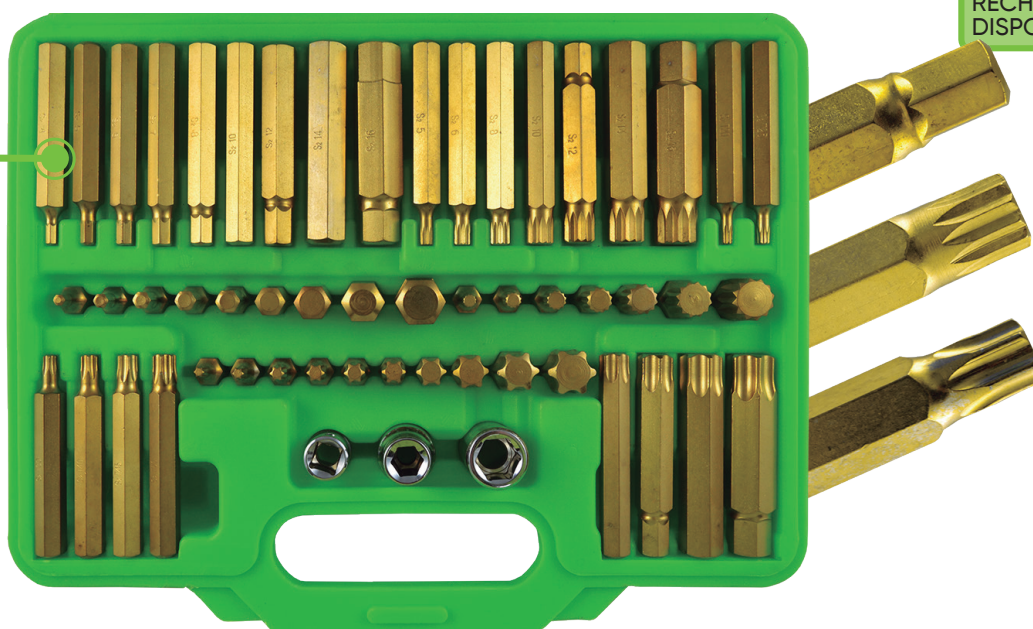

COFFRET D'EMBOUTS DE VISSAGE
55 PIÈCES HEAVY DUTY

2,96	4	184
 Kg		

Matière: S-2

55
PCS

S-2

1/2"

3/8"

52753

PIÈCES DE
RECHANGE
DISPONIBLES

CONTIENT

		30mm x9	4, 5, 6, 7, 8, 10, 12, 14, 16mm - ISO 2136
		75mm x9	4, 5, 6, 7, 8, 10, 12, 14, 16mm - ISO 2136
		30mm x10	T20, T25, T30, T40, T45, T50, T55, T60, T70, T80 - DIN 2325
		75mm x10	T20, T25, T30, T40, T45, T50, T55, T60, T70, T80 - DIN 2325
		30mm x7	M5, M6, M8, M10, M12, M14, M16 - DIN 2325
		75mm x7	M5, M6, M8, M10, M12, M14, M16 - DIN 2325

	3/8"	x1	10mm
	1/2"	x2	10, 14mm