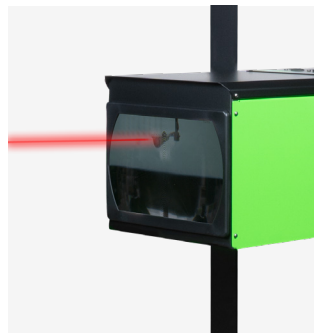

52836

DOUBLE LAMP CHECK HEADLIGHT ALIGNER WITH LASER AND LUXMETER

TECHNICAL SPECIFICATIONS

Minimum lifting height	230mm
Maximum lifting height	1350mm
Measurement	Láser/Laser, LUX Digital
Compatible with	Cualquier tipo de faro/Any type of car lighthouse
Weight	24,85Kg
Dimensions (LxWxH)	520x270x1560mm