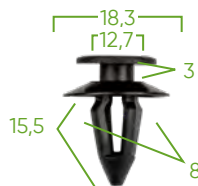

52892

PLASTIC CLIPS SET FOR BMW 95 PCS

TECHNICAL SPECIFICATIONS

Pieces	95
Brands	BMW

SPARE PARTS AVAILABLE

Scan the QR code for more information about the spare parts included in this plastic clips and staples set.

IT CONTAINS

13068
PLASTIC CLIP SETS 25 PCS P/52892

13069
PLASTIC CLIP SETS 30 PCS P/52892

13070
PLASTIC CLIP SETS 10 PCS P/52892

13071
PLASTIC CLIP SETS 10 PCS P/52892

13072
PLASTIC CLIP SETS 15 PCS P/52892