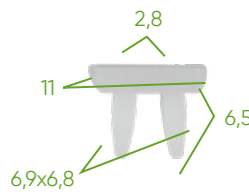

52895

PLASTIC CLIPS SET FOR MITSUBISHI
134 PCS

TECHNICAL SPECIFICATIONS

Pieces	134
Brands	MITSUBISHI

SPARE PARTS AVAILABLE

Scan the QR code for more information about the spare parts included in this plastic clips and staples set.

IT CONTAINS

13092
PLASTIC CLIP SETS 15 PCS P/52895

13093
PLASTIC CLIP SETS 30 PCS P/52895

13094
PLASTIC CLIP SETS 10 PCS P/52895

13095
PLASTIC CLIP SETS 6 PCS P/52895

13096
PLASTIC CLIP SETS 8 PCS P/52895

13097
PLASTIC CLIP SETS 3 PCS P/52895