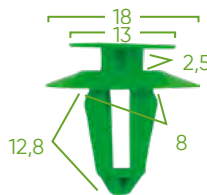

52898

PLASTIC CLIPS SET FOR VAUXHALL/  
OPEL 300 PCS

TECHNICAL SPECIFICATIONS

Pieces	300
Brands	VAUXHALL, OPEL

SPARE PARTS AVAILABLE

Scan the QR code for more information about the spare parts included in this plastic clips and staples set.

IT CONTAINS

13122  
PLASTIC CLIP SETS 20 PCS P/52898

13123  
PLASTIC CLIP SETS 40 PCS P/52898

13124  
PLASTIC CLIP SETS 100 PCS P/52898

13125  
PLASTIC CLIP SETS 50 PCS P/52898

13126  
PLASTIC CLIP SETS 50 PCS P/52898