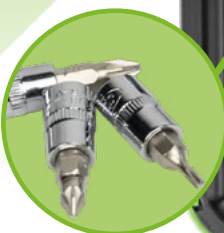

**53075****FICHA TÉCNICA****JBM****CAIXA FERRAMENTAS 3/8" DE 59 PEÇAS COM CHAVES DE 12 FACES****CROMADO**

2,57

10

180

Material: **CR-V****59**  
PCS**CrV****53075**DESMANCHA  
DISPONÍVEL**CONTÉM**

	<b>3/8"</b>	x17	6, 7, 8, 9, 10, 11, 12, 13, 14, 15, 16, 17, 18, 19, 20, 21, 22mm		x1	3/8"		x1	1/4"
	<b>T2</b>	x1	3/8"		x2	PH3, PH4		x2	PH1, PH2
	<b>3/8"</b>	x2	75, 150mm		x2	PZ3, PZ4		x2	PZ1, PZ2
	<b>3/8"</b>	x1	8mm		x5	7, 8, 10, 12, 14mm		x4	3, 4, 5, 6mm
	<b>3/8"</b>	x1	8mm		x3	8, 10, 12mm		x3	4, 5.5, 6.5mm
	<b>3/8"</b>	x1	8mm		x5	T40, T45, T50, T55, T60		x7	T8, T10, T15, T20, T25, T27, T30