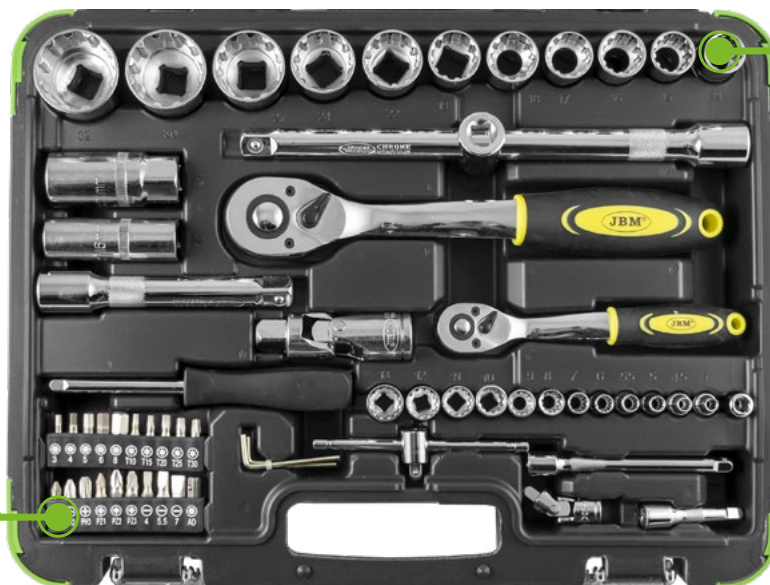

**STECKSCHLÜSSEL-SET
12-KANT NÜSSE 1/4"
UND 1/2" ANTRIEB**
61 -Teile

VERCHROMT

4,83
Kg

3
K

90
T

Material: CR-V

61
TLG

CrV

53108

ERSATZTEILE
VERFÜGBAR

ENTHALTEN

	1/2" x11	14, 15, 16, 17, 18, 19, 22, 24, 27, 30, 32mm
	1/4" x12	4, 4.5, 5, 5.5, 6, 7, 8, 9, 10, 11, 12, 13mm
	T2 x2	1/2" - 1/4"
	1/2" x2	125, 250mm
	1/4" x2	50, 100mm
	x2	1/2" - 1/4"

	1/2" x1	Übergangsstück 3/8"(H) x 1/2"M
	1/2" x2	16, 21mm
	1/4" x1	6mm
	x3	1.5, 2, 2.5mm
	x1	1/4"
	x1	1/4"

	x3	PH1, PH2, PH3
	x3	PZ1, PZ2, PZ3
	6mm x5	3, 4, 5, 6, 8mm
	x3	SL4, SL5.5, SL7
	x5	T10, T15, T20, T25, T30
	6mm x1	1/4"