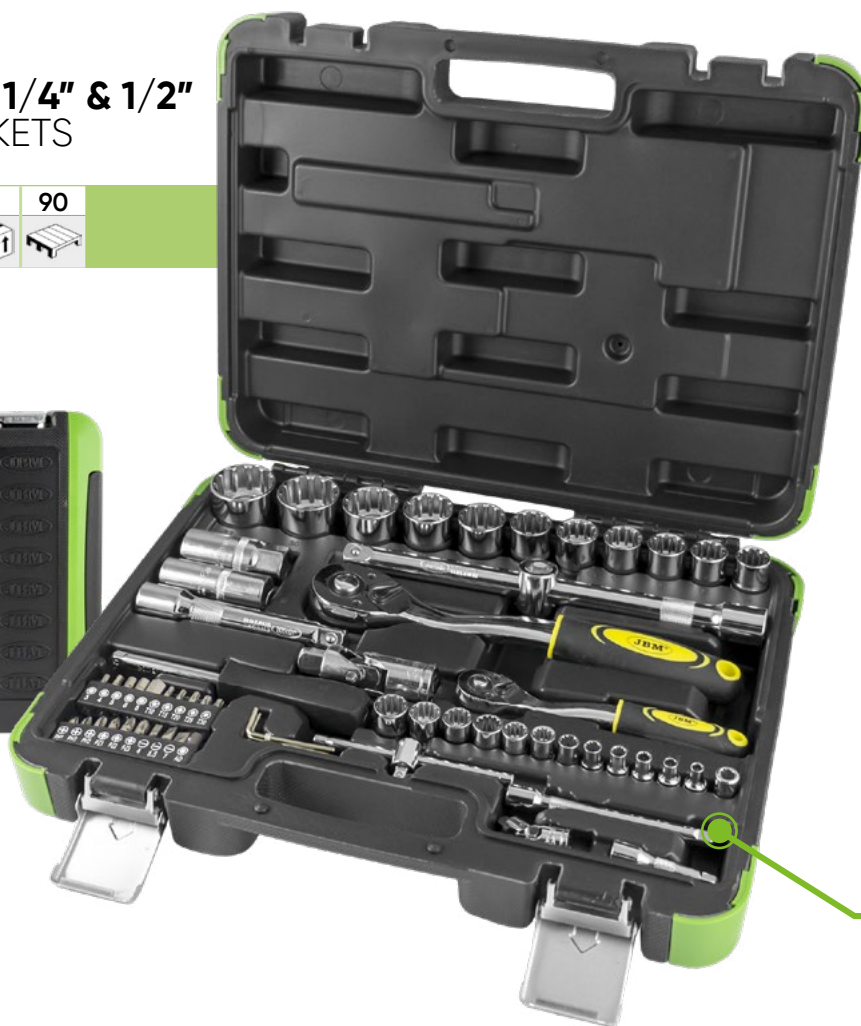

61 PIECE TOOL CASE 1/4" & 1/2"
WITH 12 POINT SOCKETS

CHROME FINISH

4,83
Kg

3
boxes

90
pieces

Material: CR-V

61
PCS

CrV

53108

SPARE PARTS AVAILABLE

CONTAIN

	1/2"	x11	14, 15, 16, 17, 18, 19, 22, 24, 27, 30, 32mm
	1/4"	x12	4, 4.5, 5, 5.5, 6, 7, 8, 9, 10, 11, 12, 13mm
		x2	1/2" - 1/4"
	1/2"	x2	125, 250mm
	1/4"	x2	50, 100mm
		x2	1/2" - 1/4"

	1/2"	x1	adapter 3/8" (H) - 1/2" (M)
	1/2"	x2	16, 21mm
	1/4"	x1	6mm
		x3	1.5, 2, 2.5mm
		x1	1/4"
		x1	1/4"

		x3	PH1, PH2, PH3
		x3	PZ1, PZ2, PZ3
	6mm	x5	3, 4, 5, 6, 8mm
		x3	SL4, SL5.5, SL7
		x5	T10, T15, T20, T25, T30
	6mm	x1	1/4"