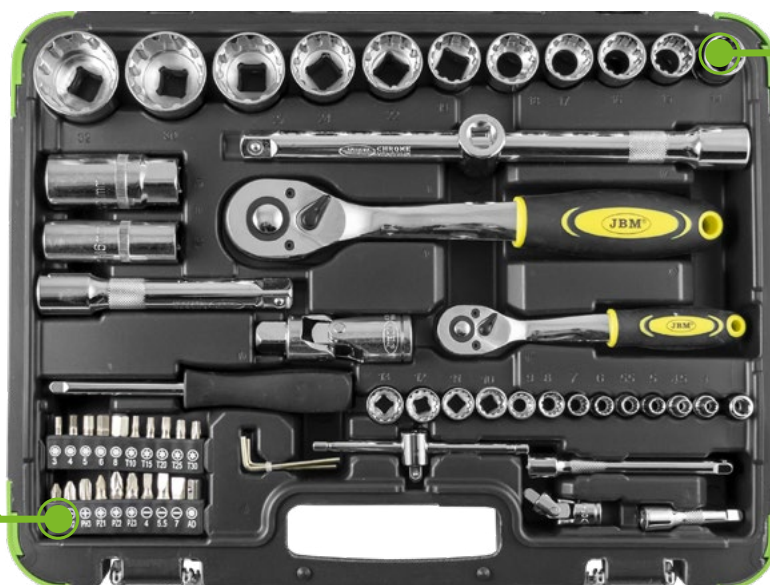

61 PIECE TOOL CASE 1/4" & 1/2"
WITH 12 POINT SOCKETS

CHROME FINISH

4,83
Kg

3
boxes

90
pieces

Material: CR-V

61
PCS

CrV

53108

SPARE PARTS AVAILABLE

CONTAIN

	1/2"	x11	14, 15, 16, 17, 18, 19, 22, 24, 27, 30, 32mm
	1/4"	x12	4, 4.5, 5, 5.5, 6, 7, 8, 9, 10, 11, 12, 13mm
		x2	1/2" - 1/4"
	1/2"	x2	125, 250mm
	1/4"	x2	50, 100mm
		x2	1/2" - 1/4"

	1/2"	x1	adapter 3/8" (H) - 1/2" (M)
	1/2"	x2	16, 21mm
	1/4"	x1	6mm
		x3	1.5, 2, 2.5mm
		x1	1/4"
		x1	1/4"

		x3	PH1, PH2, PH3
		x3	PZ1, PZ2, PZ3
	6mm	x5	3, 4, 5, 6, 8mm
		x3	SL4, SL5.5, SL7
		x5	T10, T15, T20, T25, T30
	6mm	x1	1/4"