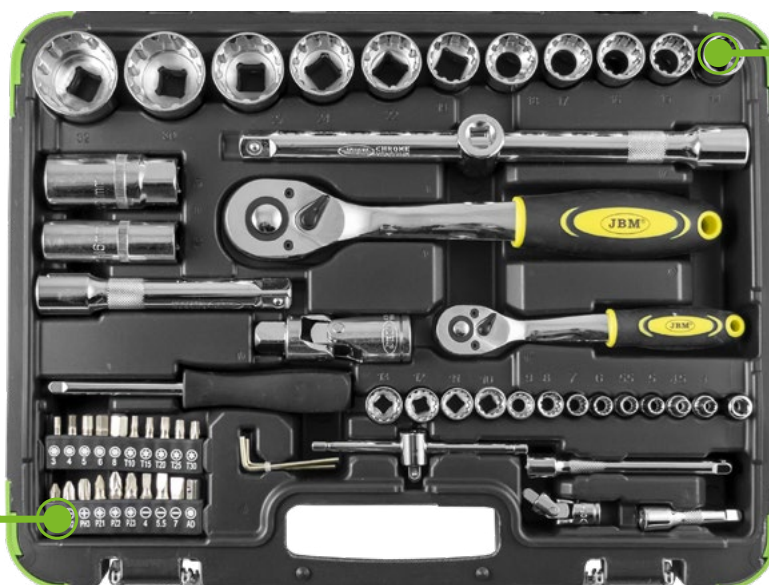

**MALETÍN DE HERRAMIENTAS DE 61 PIEZAS** VASOS DE 12 CANTOS DE 1/2" Y 1/4"

**CROMADO**

4,83  
Kg

3  
11

90

Material: CR-V

61  
PCS

CrV

53108

DESPIECE DISPONIBLE

**CONTIENE**

	<b>1/2"</b>	x11	14, 15, 16, 17, 18, 19, 22, 24, 27, 30, 32mm
	<b>1/4"</b>	x12	4, 4.5, 5, 5.5, 6, 7, 8, 9, 10, 11, 12, 13mm
		x2	1/2" - 1/4"
	<b>1/2"</b>	x2	125, 250mm
	<b>1/4"</b>	x2	50, 100mm
		x2	1/2" - 1/4"

	<b>1/2"</b>	x1	adaptador 3/8" (H) - 1/2" (M)
	<b>1/2"</b>	x2	16, 21mm
	<b>1/4"</b>	x1	6mm
		x3	1.5, 2, 2.5mm
		x1	1/4"
		x1	1/4"

		x3	PH1, PH2, PH3
		x3	PZ1, PZ2, PZ3
	<b>6mm</b>	x5	3, 4, 5, 6, 8mm
		x3	SL4, SL5.5, SL7
		x5	T10, T15, T20, T25, T30
	<b>6mm</b>	x1	1/4"