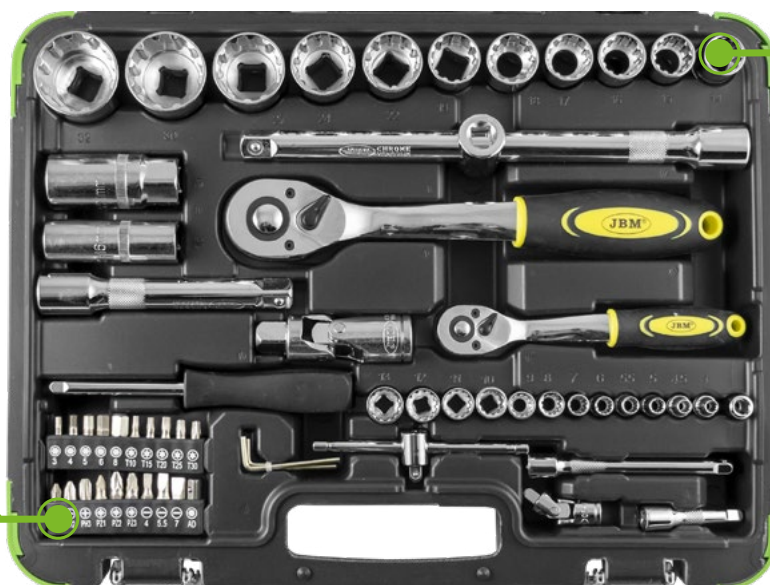

COFFRET D'OUTILS DE 61 PIÈCES
DOUILLES SPLINE DE 1/4" ET 1/2"

CHROMÉ

4,83
Kg

3
11

90

Matière: **CR-V**

61
PCS

CrV

53108

PIÈCES DE
RECHANGE
DISPONIBLES

CONTIENT

	1/2"	x11	14, 15, 16, 17, 18, 19, 22, 24, 27, 30, 32mm		1/2"	x1	adaptateur 3/8" H x 1/2" M			x3	PH1, PH2, PH3
	1/4"	x12	4, 4.5, 5, 5.5, 6, 7, 8, 9, 10, 11, 12, 13mm		1/2"	x2	16, 21mm			x3	PZ1, PZ2, PZ3
		x2	1/2" - 1/4"		1/4"	x1	6mm		6mm	x5	3, 4, 5, 6, 8mm
	1/2"	x2	125, 250mm			x3	1.5, 2, 2.5mm			x3	SL4, SL5.5, SL7
	1/4"	x2	50, 100mm			x1	1/4"			x5	T10, T15, T20, T25, T30
		x2	1/2" - 1/4"			x1	1/4"		6mm	x1	1/4"