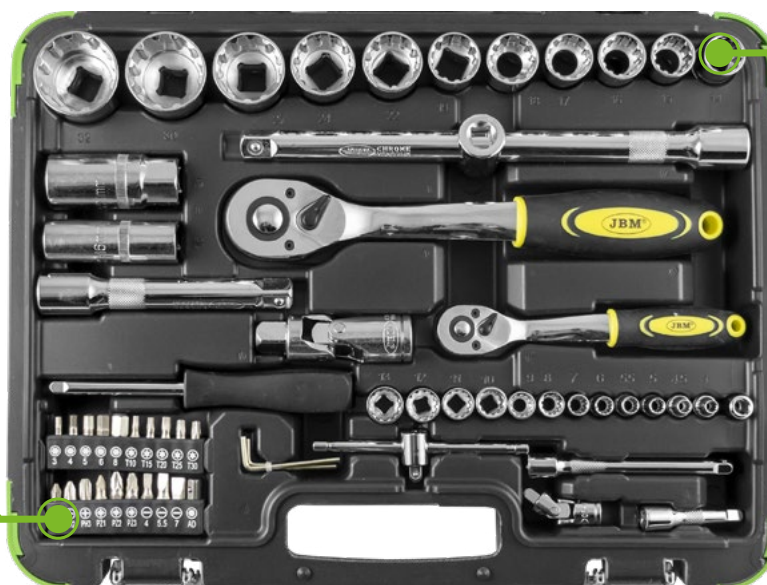

53108**SCHEMA TECNICA****JBM**

**VALIGETTA PORTAUTENSILI
CON 61 PEZZI**
BUSSOLE MILLERIGHE
DA 1/4" E 1/2"

**FINITURA
CROMATA**

4,83

Kg

3

90

Materiale: **CR-V**

61
PCS

CrV

53108

RICAMBI
DISPONIBILI

COMPRESO DA

	1/2"	x11	14, 15, 16, 17, 18, 19, 22, 24, 27, 30, 32mm		1/2"	x1	adattatore 3/8" H x 1/2" M			x3	PH1, PH2, PH3
	1/4"	x12	4, 4.5, 5, 5.5, 6, 7, 8, 9, 10, 11, 12, 13mm		1/2"	x2	16, 21mm			x3	PZ1, PZ2, PZ3
		x2	1/2" - 1/4"		1/4"	x1	6mm			x5	3, 4, 5, 6, 8mm
	1/2"	x2	125, 250mm			x3	1.5, 2, 2.5mm			x3	SL4, SL5.5, SL7
	1/4"	x2	50, 100mm			x1	1/4"			x5	T10, T15, T20, T25, T30
		x2	1/2" - 1/4"			x1	1/4"			x1	6mm