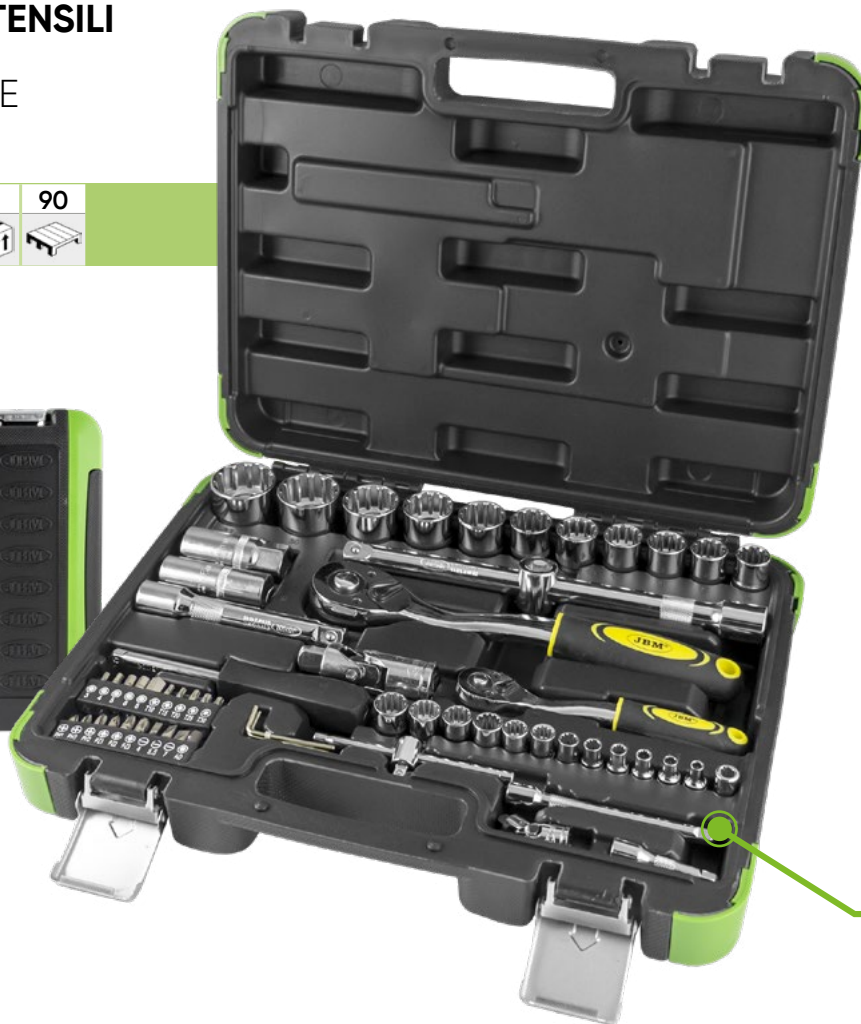

53108**SCHEMA TECNICA****JBM**

**VALIGETTA PORTAUTENSILI
CON 61 PEZZI**
BUSSOLE MILLERIGHE
DA 1/4" E 1/2"

**FINITURA
CROMATA**

4,83

Kg

3

90

Materiale: **CR-V**

61
PCS

CrV

53108

RICAMBI
DISPONIBILI

COMPRESO DA

	1/2"	x11	14, 15, 16, 17, 18, 19, 22, 24, 27, 30, 32mm		1/2"	x1	adattatore 3/8" H x 1/2" M			x3	PH1, PH2, PH3
	1/4"	x12	4, 4.5, 5, 5.5, 6, 7, 8, 9, 10, 11, 12, 13mm		1/2"	x2	16, 21mm			x3	PZ1, PZ2, PZ3
		x2	1/2" - 1/4"		1/4"	x1	6mm			x5	3, 4, 5, 6, 8mm
	1/2"	x2	125, 250mm			x3	1.5, 2, 2.5mm			x3	SL4, SL5.5, SL7
	1/4"	x2	50, 100mm			x1	1/4"			x5	T10, T15, T20, T25, T30
		x2	1/2" - 1/4"			x1	1/4"			x1	6mm