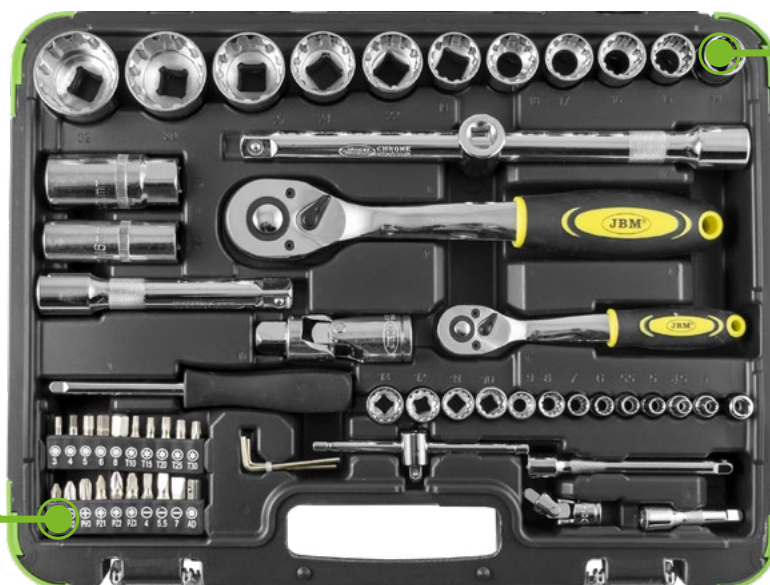

CAIXA DE FERRAMENTAS DE 61 PEÇAS
 CHAVES SPLINE DE 1/4" E 1/2"

CROMADO

4,83
Kg

3
ft

90

Material: CR-V

61
PCS

CrV

53108

DESMANCHA DISPONÍVEL

CONTÉM

	1/2"	x11	14, 15, 16, 17, 18, 19, 22, 24, 27, 30, 32mm		1/2"	x1	adaptador 3/8" H x 1/2" M			x3	PH1, PH2, PH3
	1/4"	x12	4, 4.5, 5, 5.5, 6, 7, 8, 9, 10, 11, 12, 13mm		1/2"	x2	16, 21mm			x3	PZ1, PZ2, PZ3
		x2	1/2" - 1/4"		1/4"	x1	6mm			x5	3, 4, 5, 6, 8mm
	1/2"	x2	125, 250mm			x3	1.5, 2, 2.5mm			x3	SL4, SL5.5, SL7
	1/4"	x2	50, 100mm			x1	1/4"			x5	T10, T15, T20, T25, T30
		x2	1/2" - 1/4"			x1	1/4"			x1	6mm